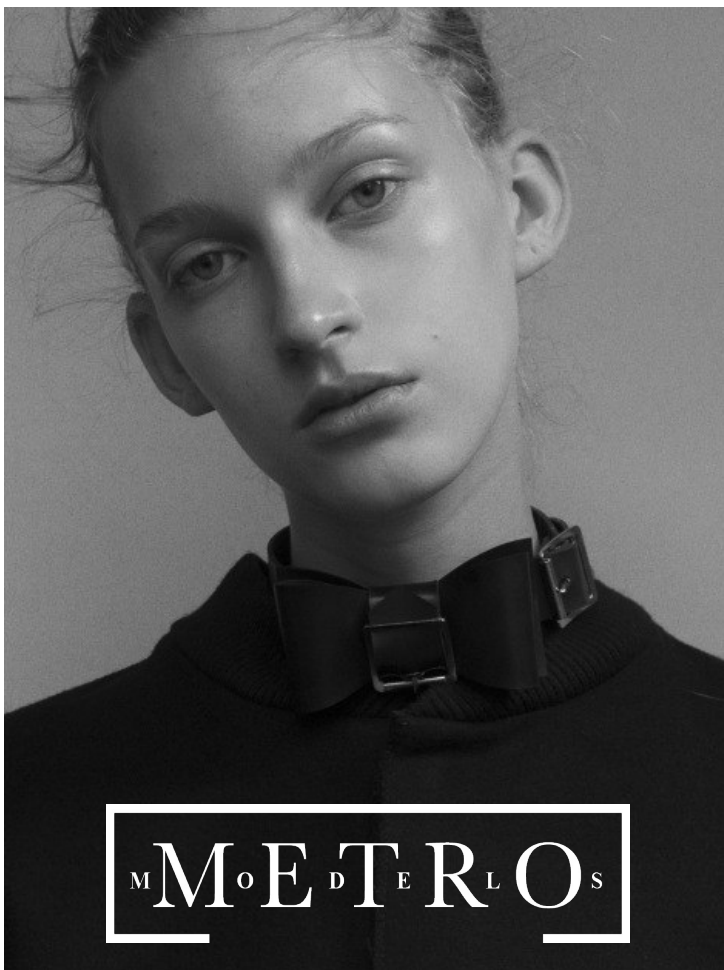

# KIRA ALFERINK

M O E T R O S

# KIRA ALFERINK

*Height 177 Bust 83 Waist 61 Hips 91 Shoes 40 Hair Dark blond Eyes Blue green*