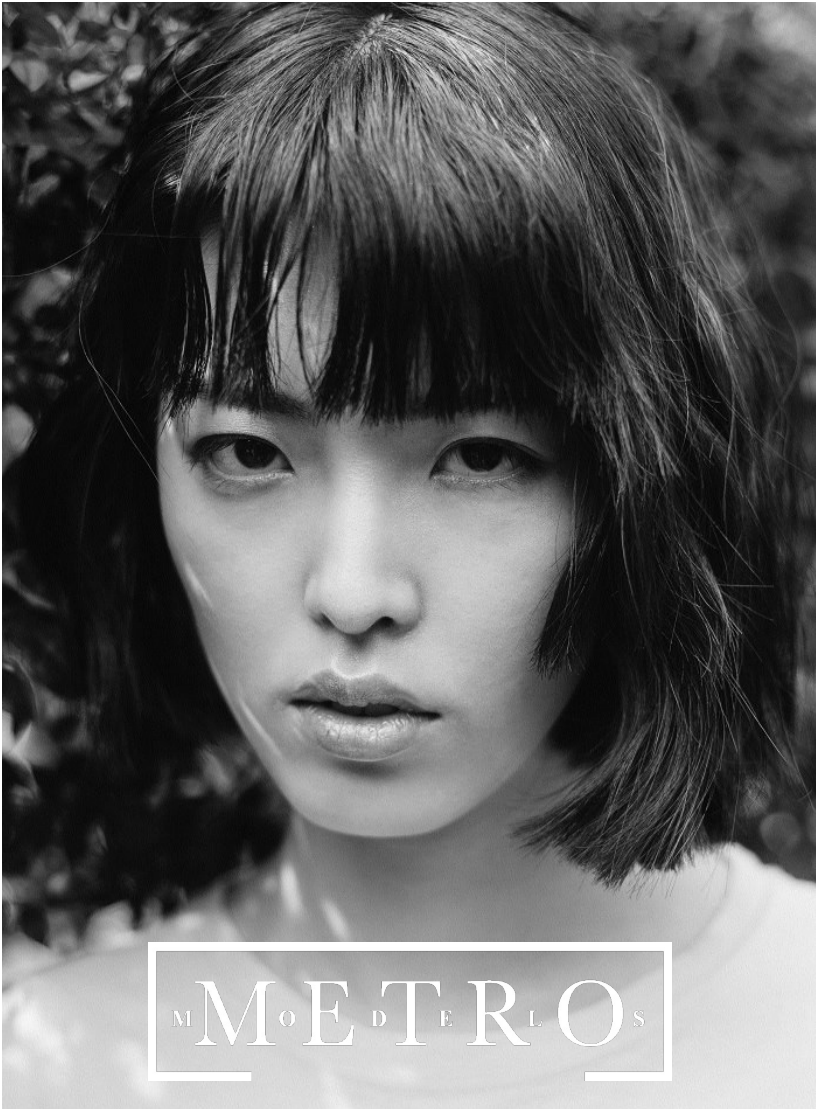

# BORA HWANG

M M O E D T E R L O S

Dolce & Gabbana  
刺绣及缀饰棉质T恤、  
缀饰织锦短裙、  
树脂及皮革手袋

BORA HWANG

*Height 178 Bust 86 Waist 58 Hips 89 Shoes 38 Hair Black Eyes Brown*