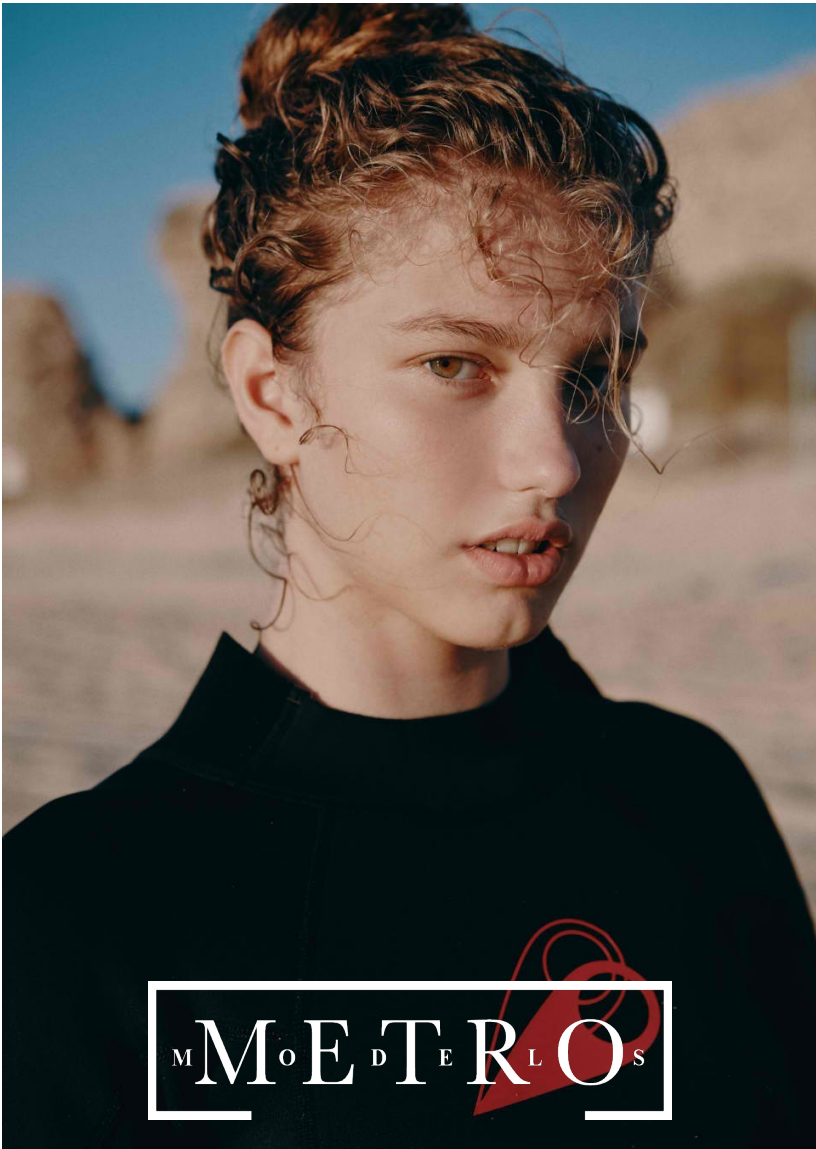

DORIT REVELIS

M M O E D T E R L O S

DORIT REVELIS

Height 173 Bust 80 Waist 62 Hips 85 Shoes 38 Hair Blond Eyes Blue green