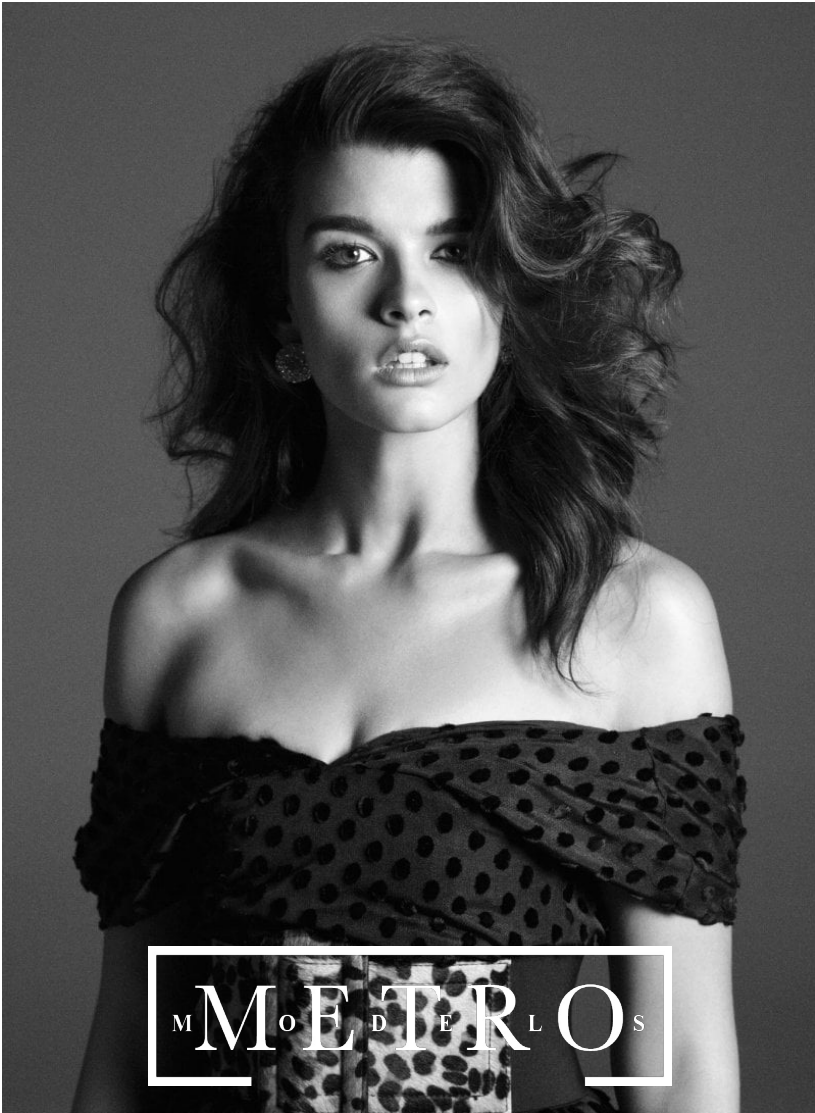

CRYSTAL RENN

M M O E D T E R L O S

CRYSTAL RENN

Height 175 Bust 86 Waist 68 Hips 96 Shoes 40 Hair Black Eyes Brown