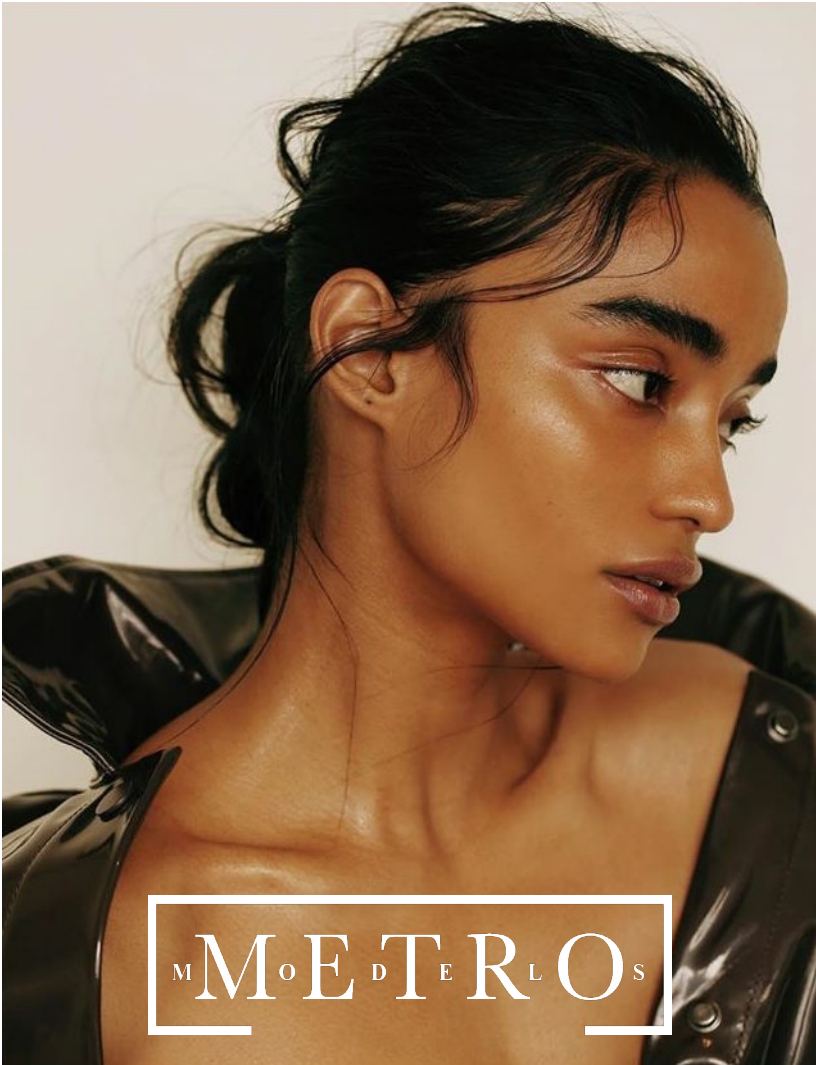

SHONALI SINGH

M M O E D T E R L O S

SHONALI SINGH

Height 168 Bust 78 Waist 56 Hips 85 Shoes 38 Hair Dark brown Eyes Black