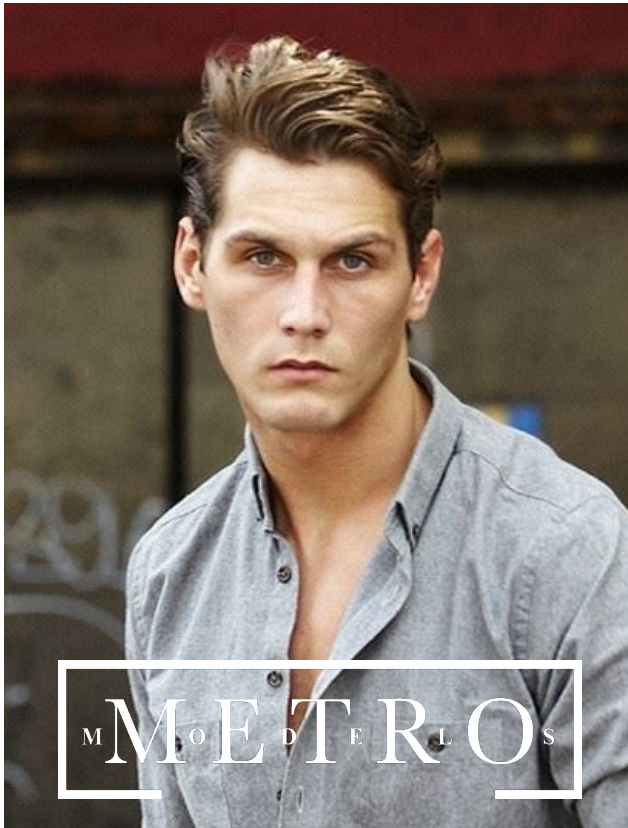

CHRIS WALSH