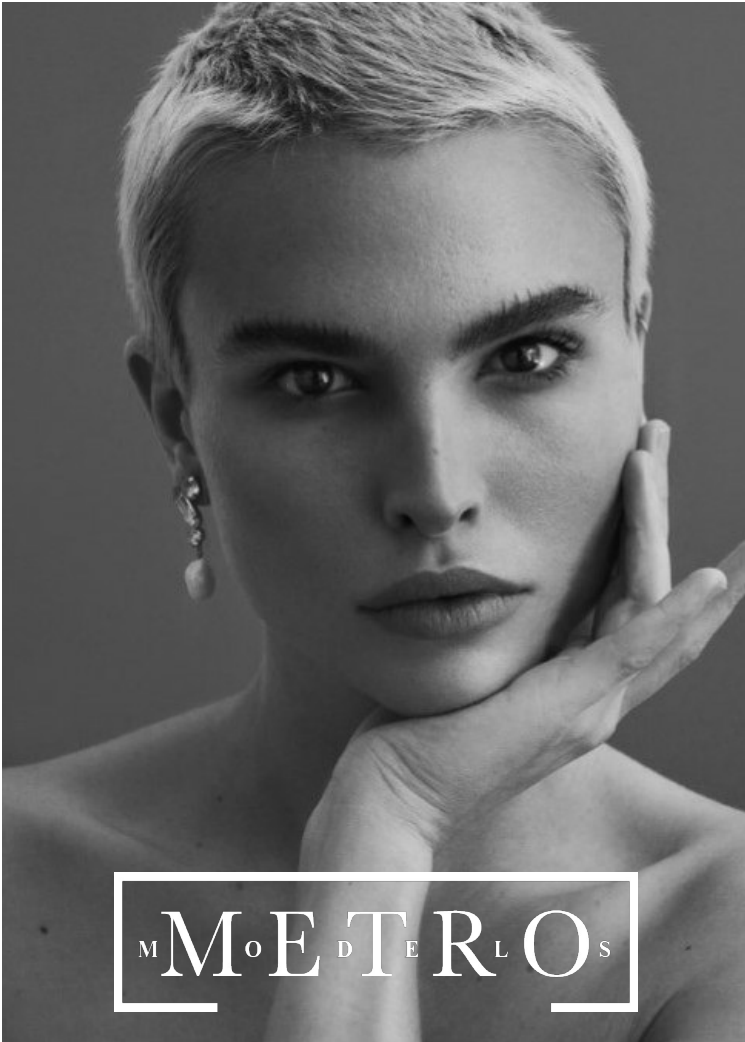

REX ADAMS

M M O E D T E R L O S

REX ADAMS

Height 175 Bust 82 Waist 62 Hips 88 Shoes 38 Hair Brown Eyes Brown