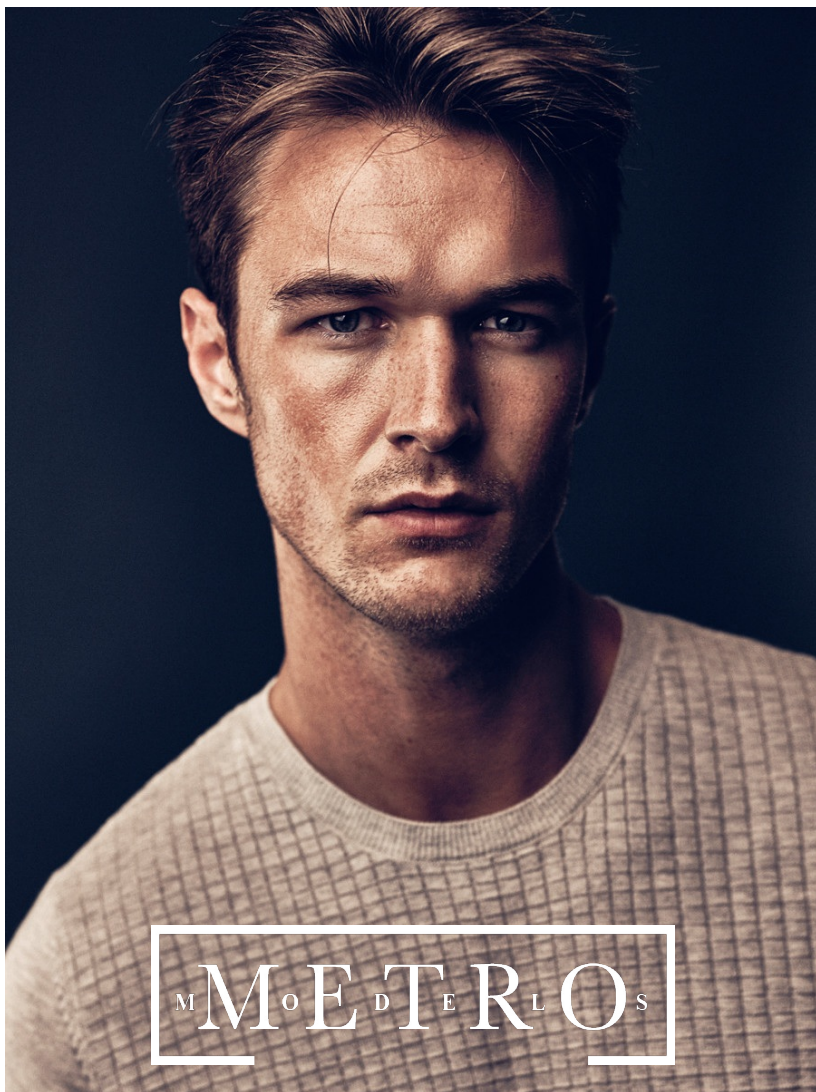

OLIVER HINES

M M^o E^d T^r L O^s

OLIVER HINES

Height 188 Chest 96 Waist 81 Shoes 44 Hair Dark blond Eyes Blue