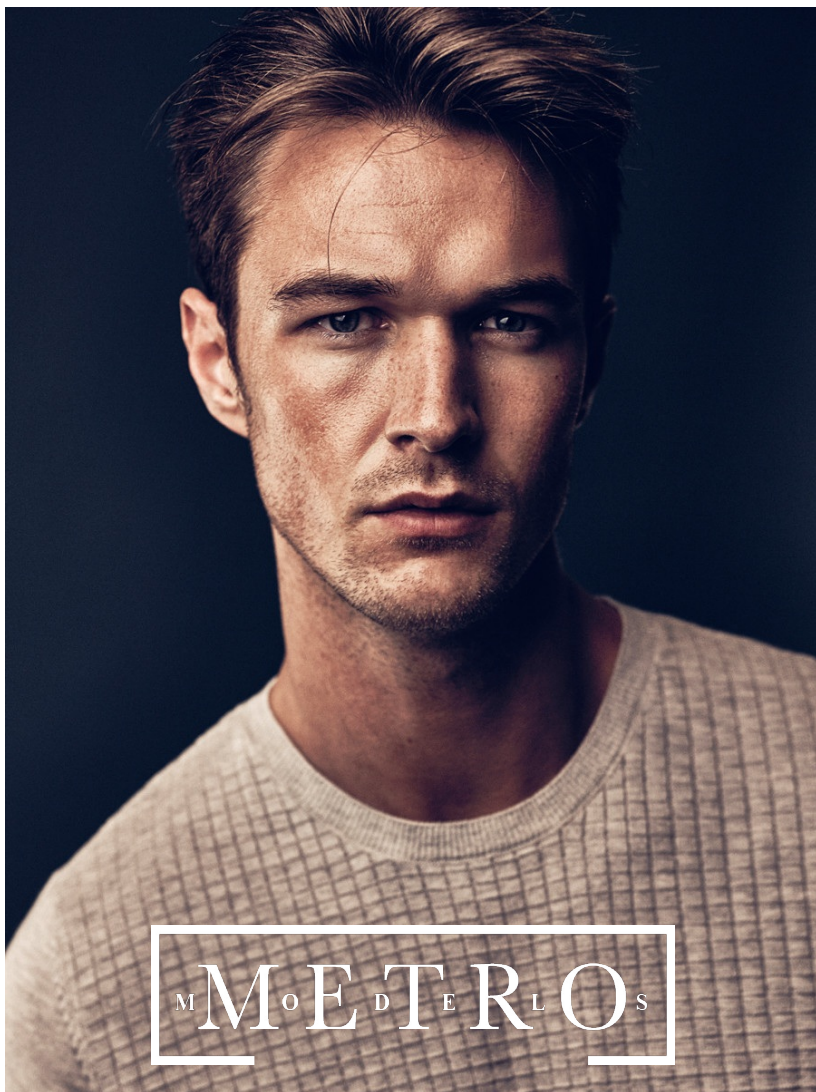

OLIVER HINES