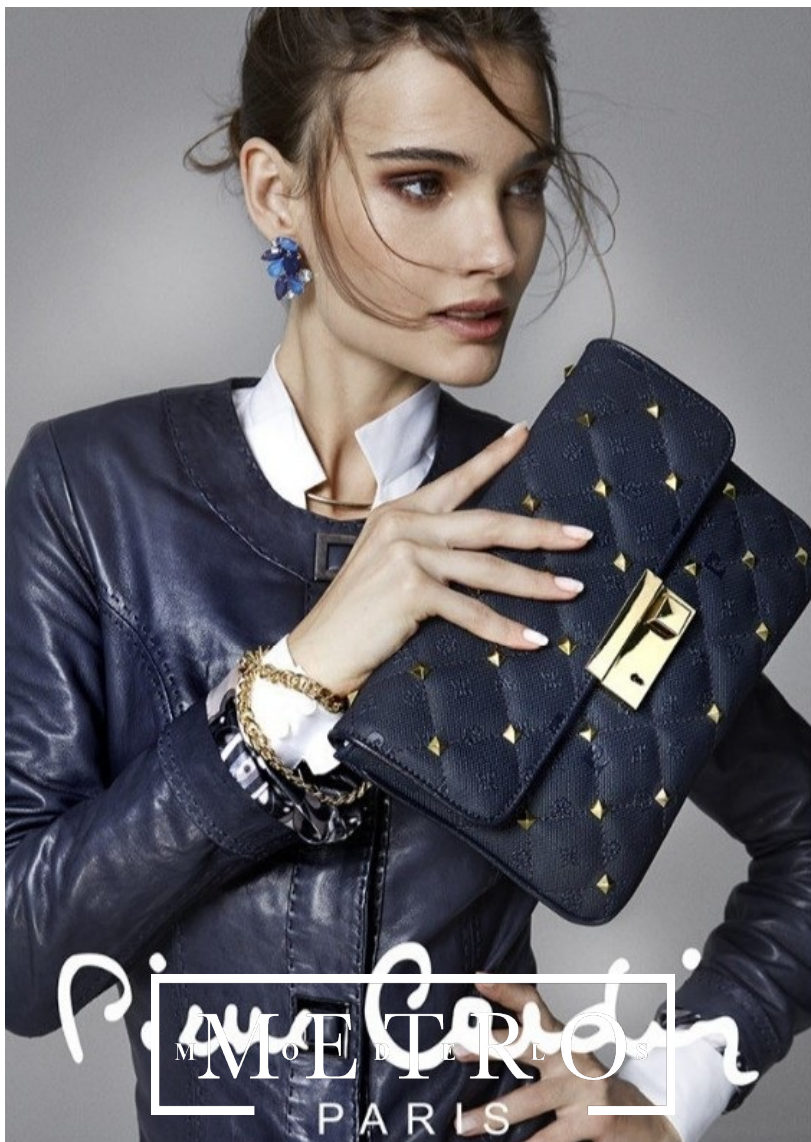

BEATA GRABOWSKA

M M O E D T E R L O S

BEATA GRABOWSKA

Height 175 Bust 79 Waist 60 Hips 88 Shoes 40 Hair Brown Eyes Brown