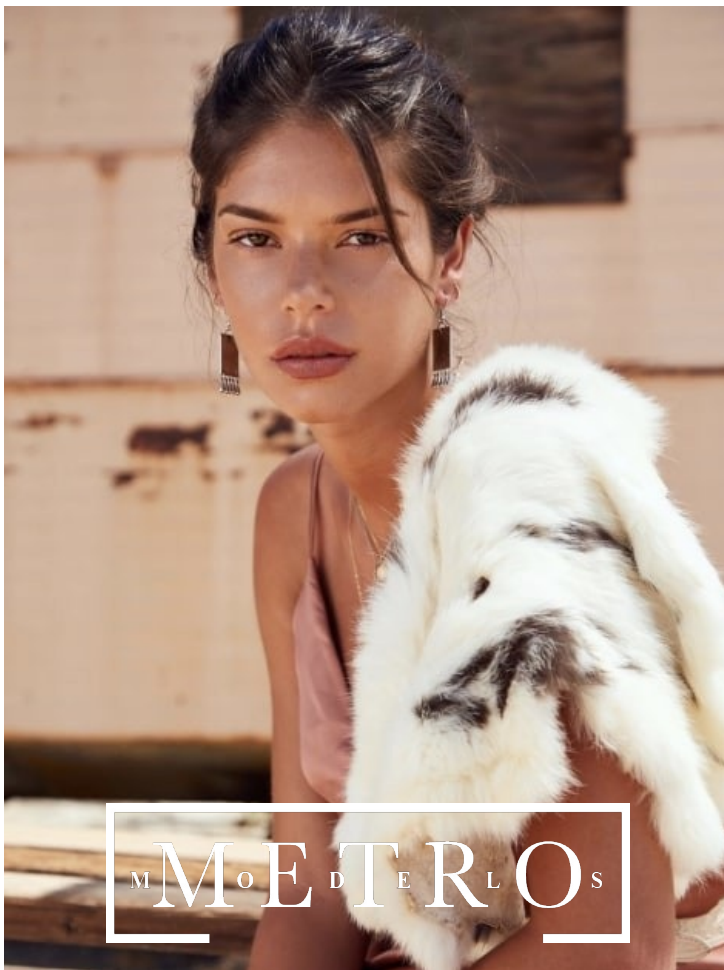

ALANA TAPIGLIANI

M^MoE^DT^RL O^S

ALANA TAPIGLIANI

Height 179 Bust 81 Waist 61 Hips 86 Shoes 40 Hair Brown Eyes Brown