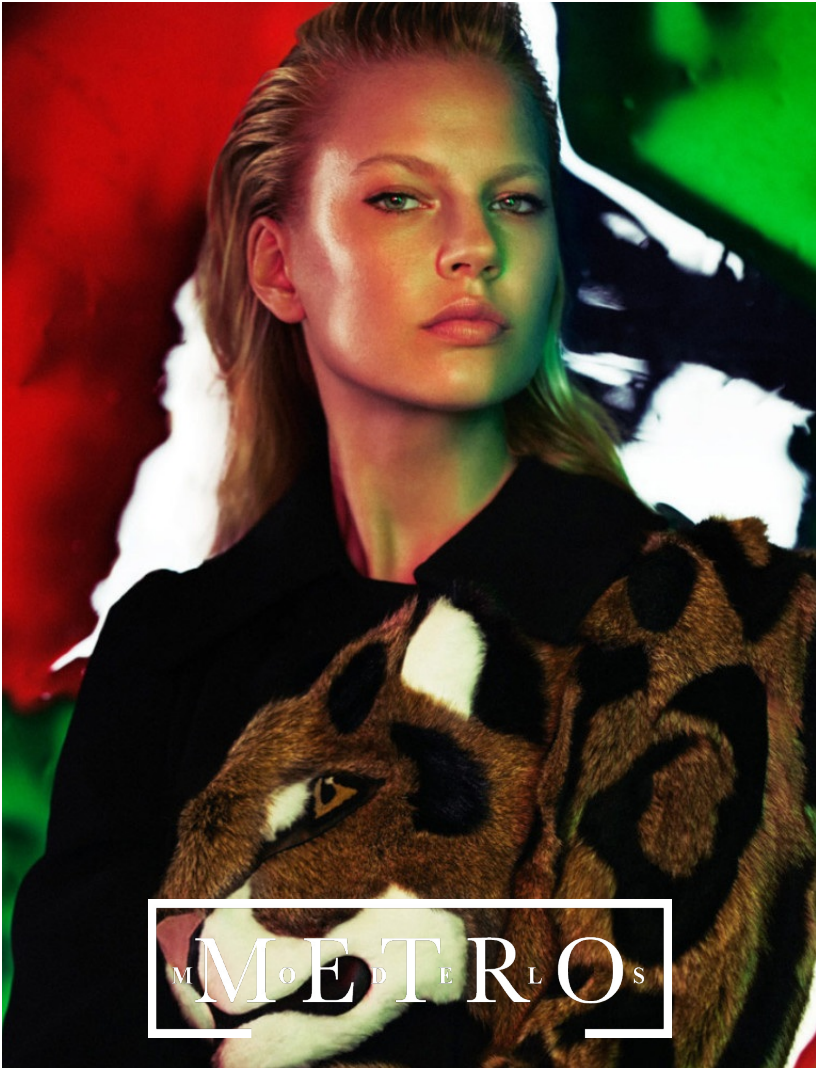

ELISABETH ERM

M M O E D T E R L O S

ELISABETH ERM

Height 178 Bust 84 Waist 63 Hips 92 Shoes 41.5 Hair Blond Eyes Green