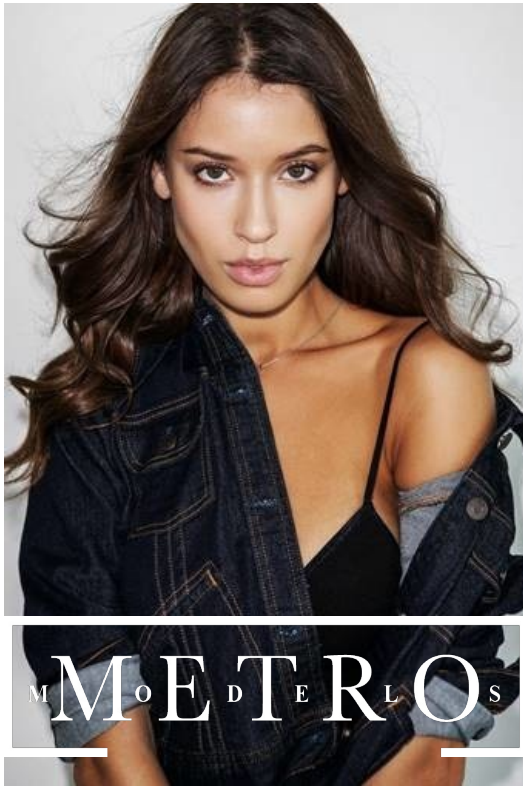

ISABELA MARTINI

M^M E^D T^R L^L O^S

ISABELA MARTINI

Height 177 Bust 85 Waist 60 Hips 90 Shoes 40 Hair Brown Eyes Green