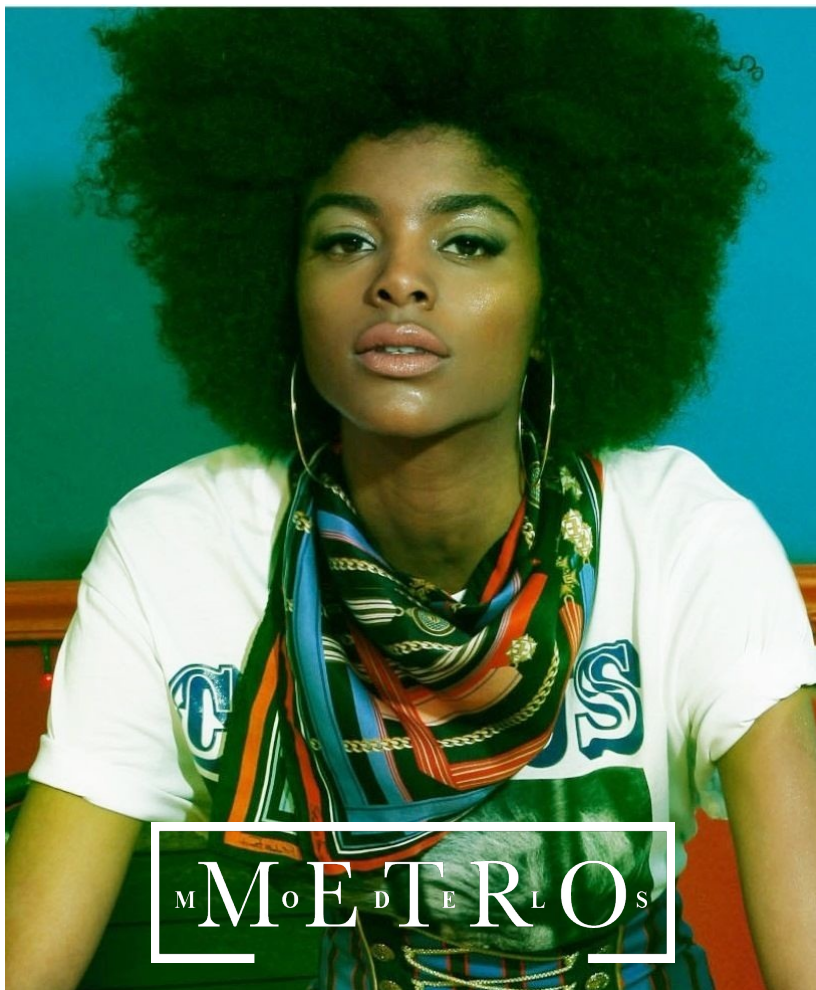

JOSIANE MONTEIRO