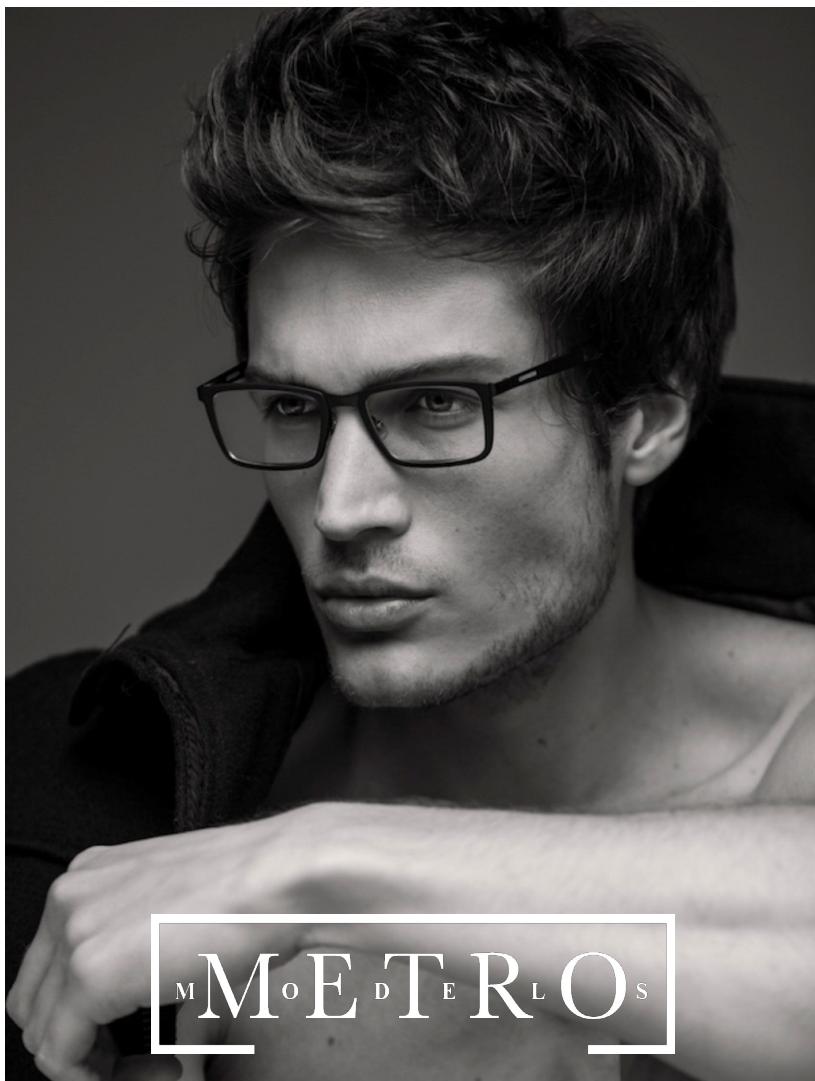

DAMIAN LICHERI

M^M M^O E^D T^E R^L O^S

DAMIAN LICHERI

Height 190 Waist 78.5 Shoes 44.5 Hair Light brown Eyes Blue