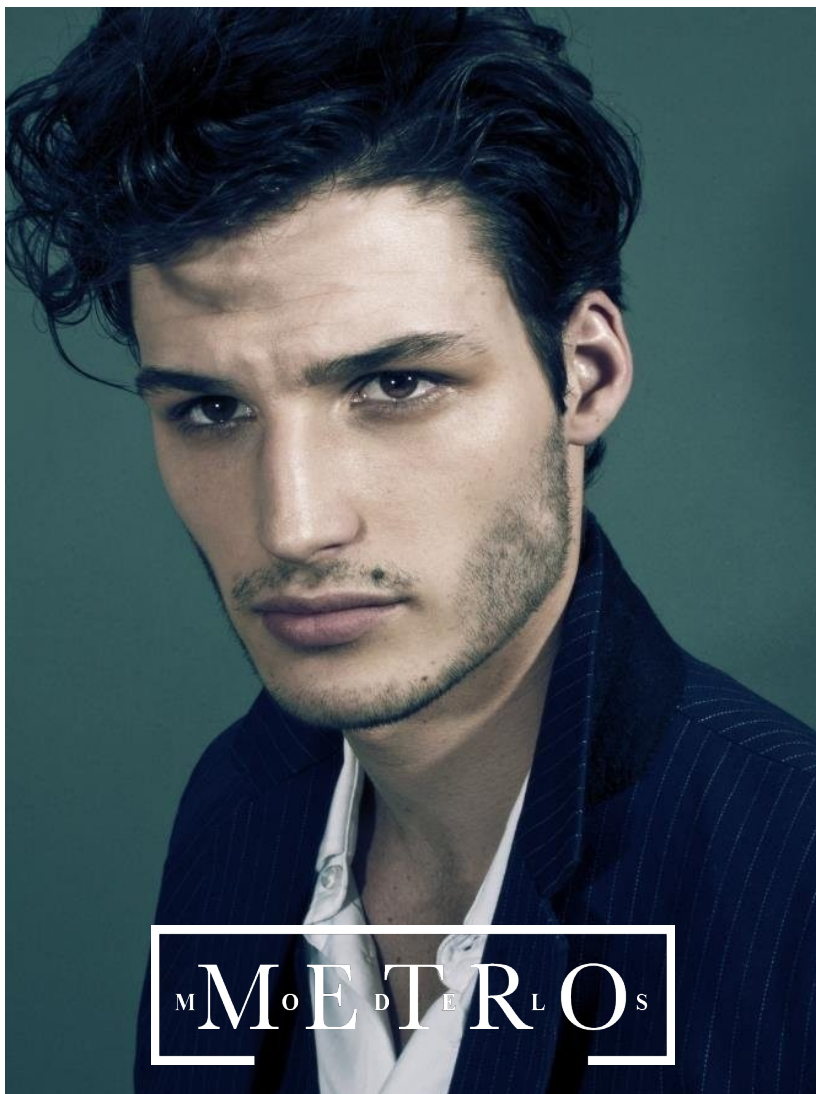

# LEVI LOMEY

M M O E D E R L O S

## LEVI LOMEY

*Height 192 Chest 92 Waist 74 Hips 96 Shoes 44.5 Hair Brown Eyes Brown*