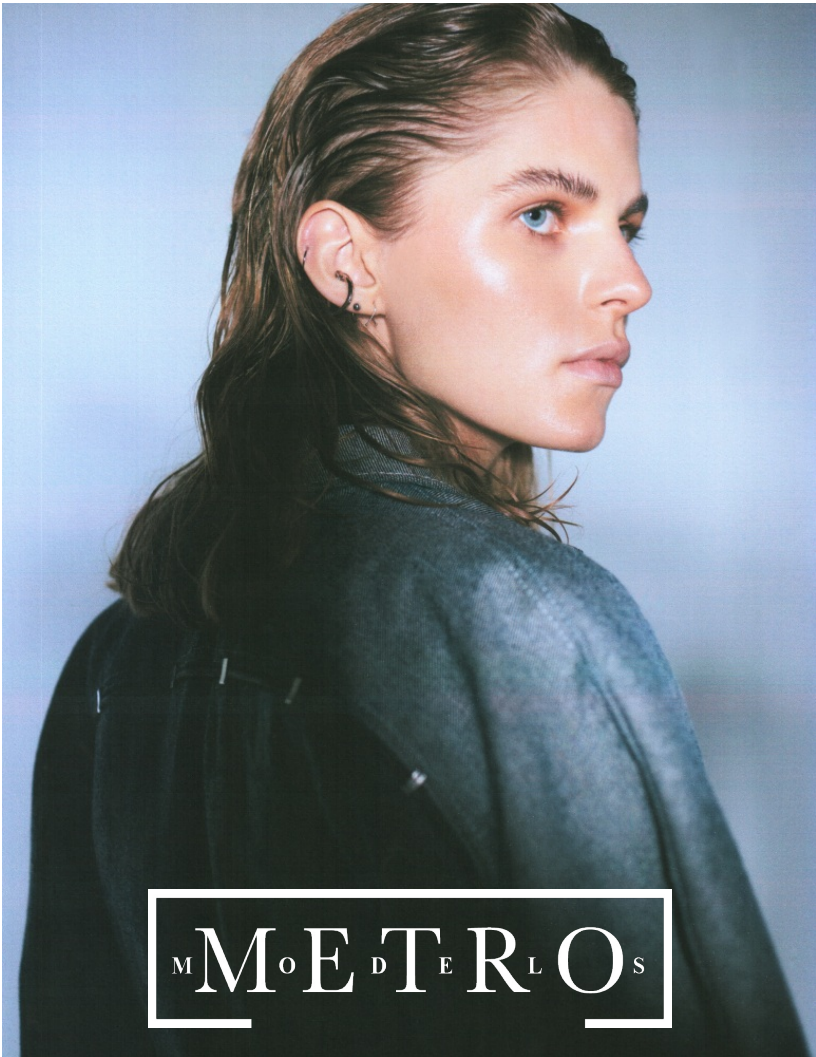

GABIJA SIM

M M O E D T E R L O S

GABIJA SIM

Height 176 Bust 83 Waist 60 Hips 90 Shoes 39 Hair Blond Eyes Blue green