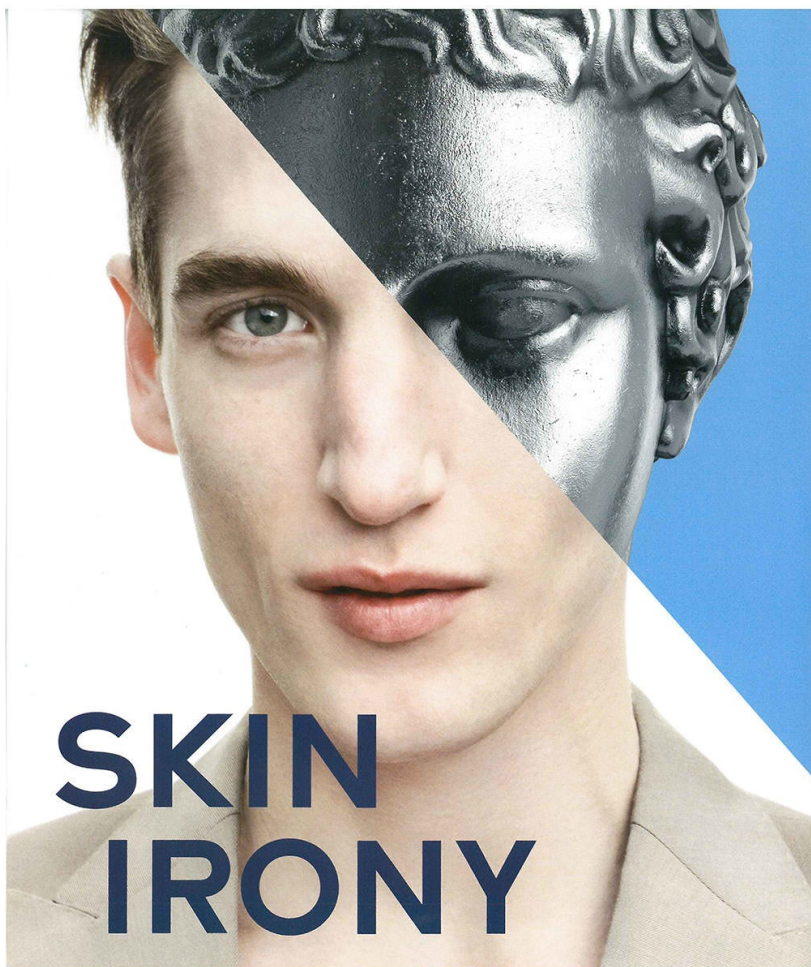

# ANATOL MODZELEWSKI

M M O E D T E R L O S

**ANATOL MODZELEWSKI**

*Height 187 Chest 94 Waist 75 Hips 91 Shoes 43 Hair Dark brown Eyes Green*