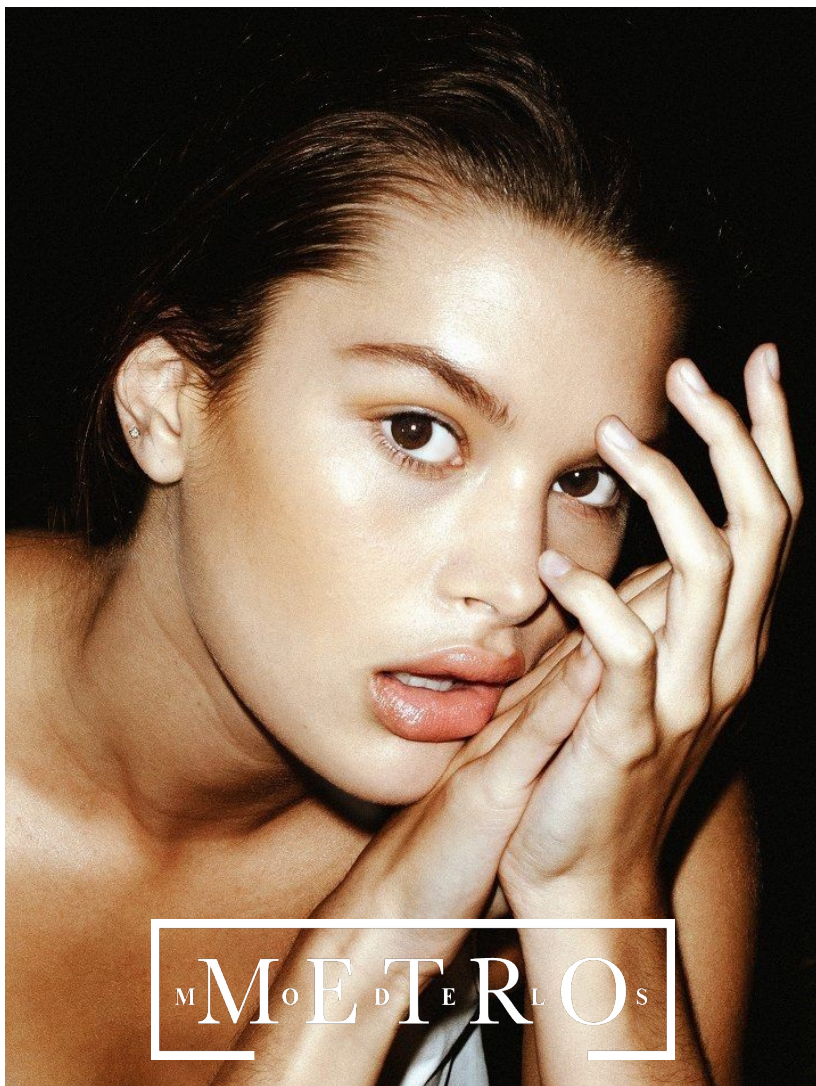

MADISON KIRKBRIDE

M M O E D E R L O S

M^oE^dT^rL O^s

MADISON KIRKBRIDE

Height 180 Bust 81 Waist 61 Hips 86 Shoes 39.5 Hair Brown Eyes Brown