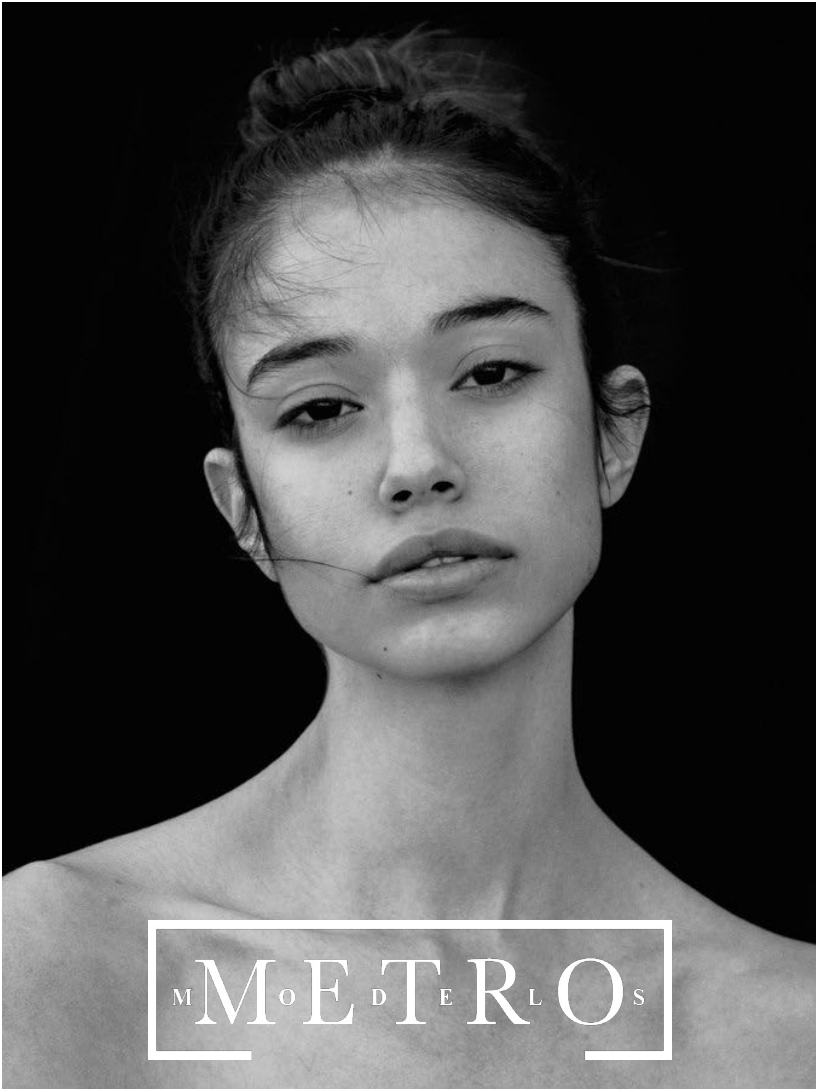

GAL ELUZ

M M O E D T E R L O S

GAL ELUZ

*Height 179 Bust 85 Waist 58 Hips 88 Shoes 40 Hair Black Eyes Brown*