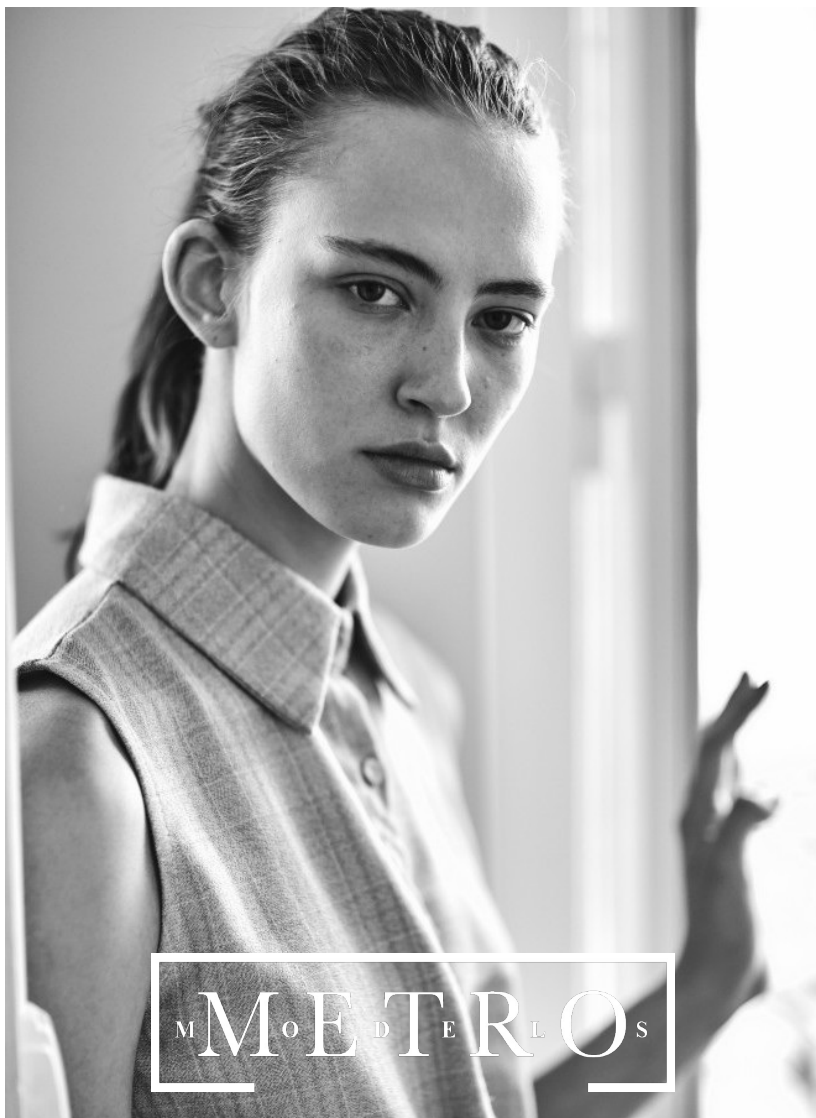

ANIA CHIZ

M M O E D T E R L O S

ANIA CHIZ

Height 178 Bust 76 Waist 58.5 Hips 89 Shoes 40.5 Hair Brown Eyes Blue