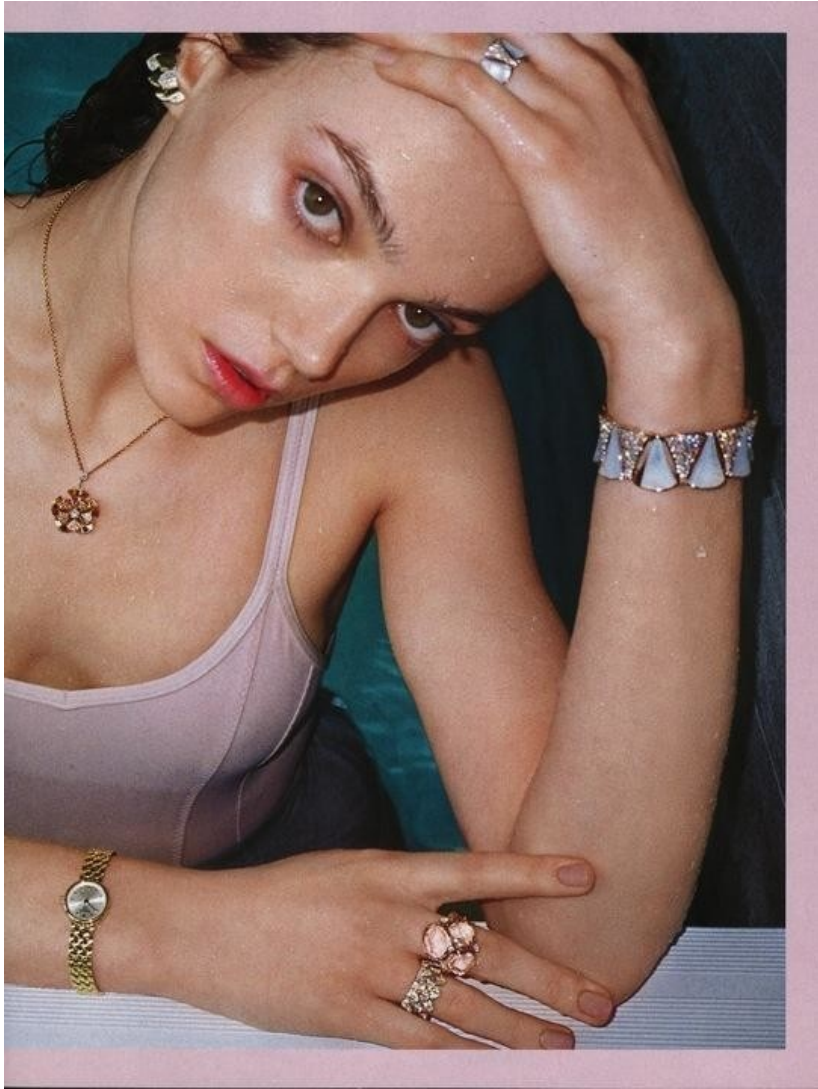

JENNA EARLE

M M O E D T E R L O S

JENNA EARLE

Height 181 Bust 85 Waist 65 Hips 93 Shoes 40 Hair Dark brown Eyes Hazel