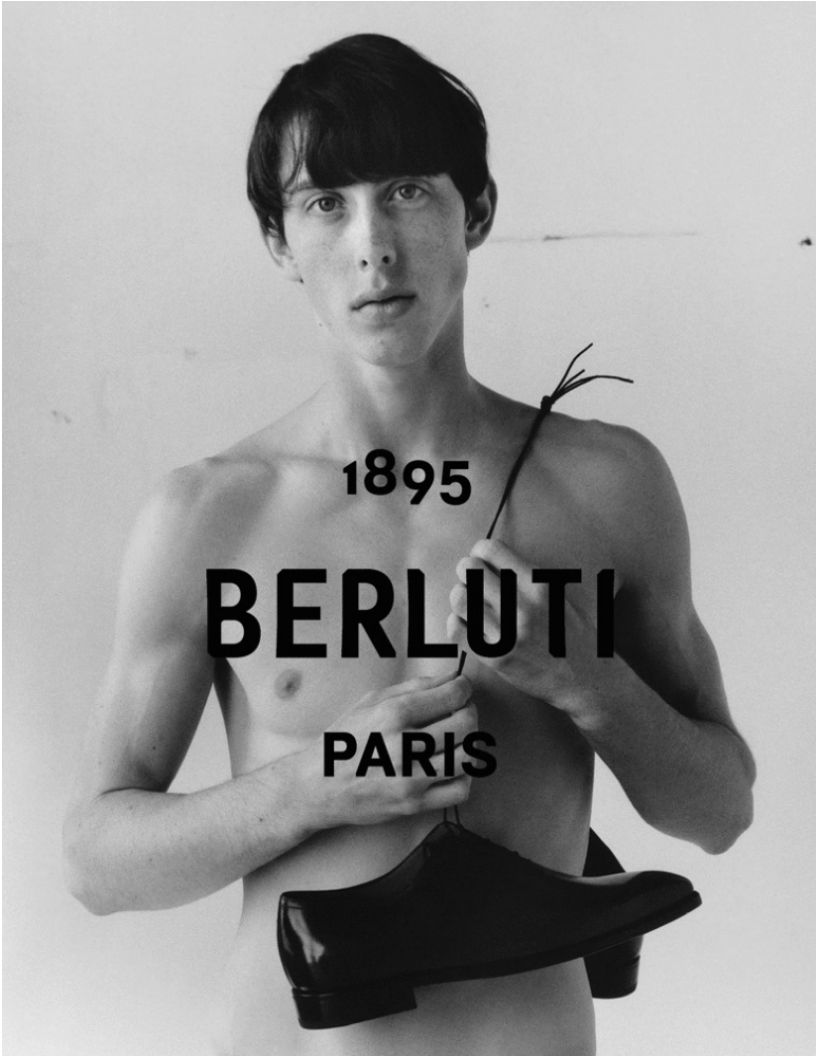

RODRIGUE DURARD

M^oE^dT^eR^lO^s

1895

BERLUTI

PARIS

RODRIGUE DURARD

Height 188 Chest 88 Waist 72 Hips 89 Shoes 45 Hair Brown Eyes Blue