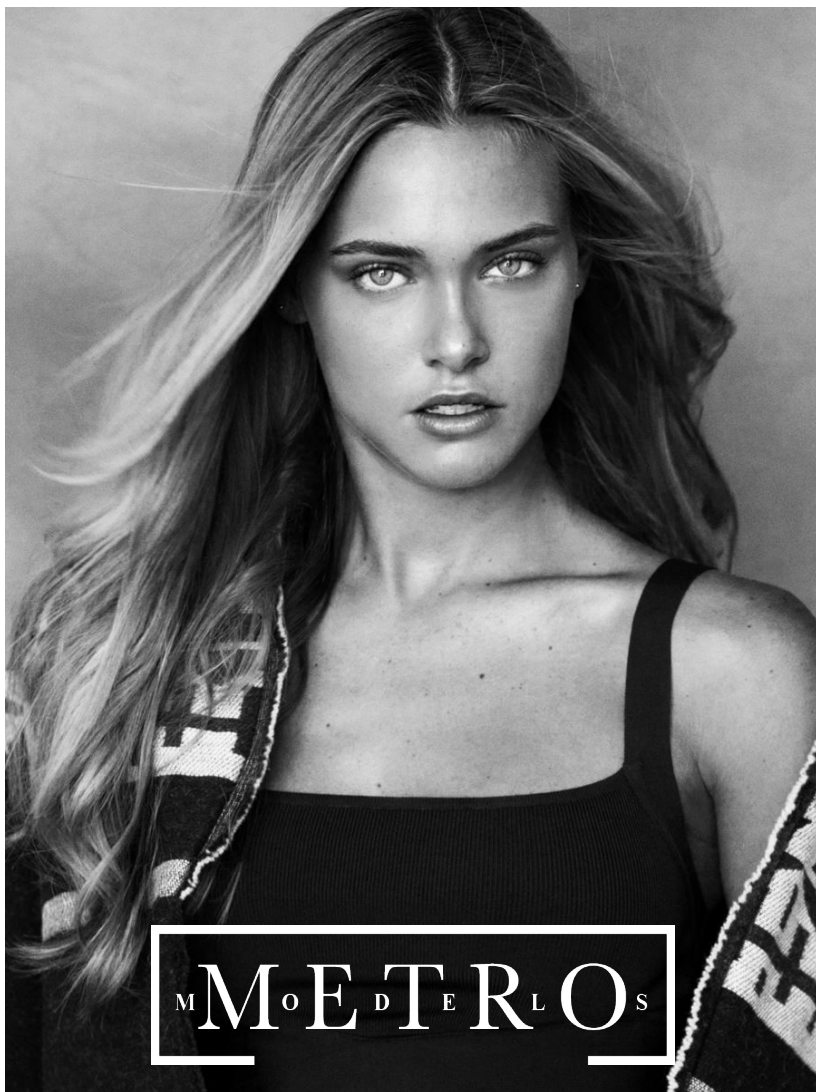

ELLIE OTTAWAY

M^M E^D T^R L^O S

ELLIE OTTAWAY

Height 173.5 Bust 81 Waist 63 Hips 87.5 Shoes 38.5 Hair Blond Eyes Blue