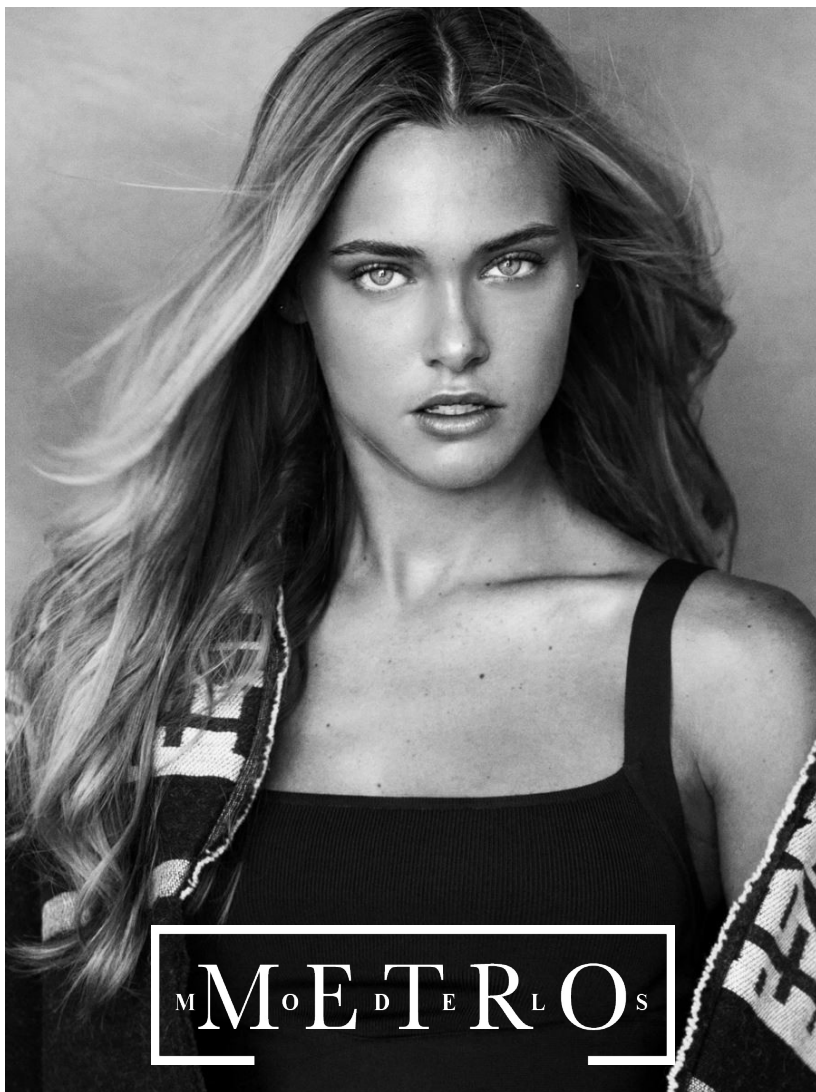

ELLIE OTTAWAY

M^MoE^DT^RL^Os

ELLIE OTTAWAY

Height 173.5 Bust 81 Waist 63 Hips 87.5 Shoes 38.5 Hair Blond Eyes Blue