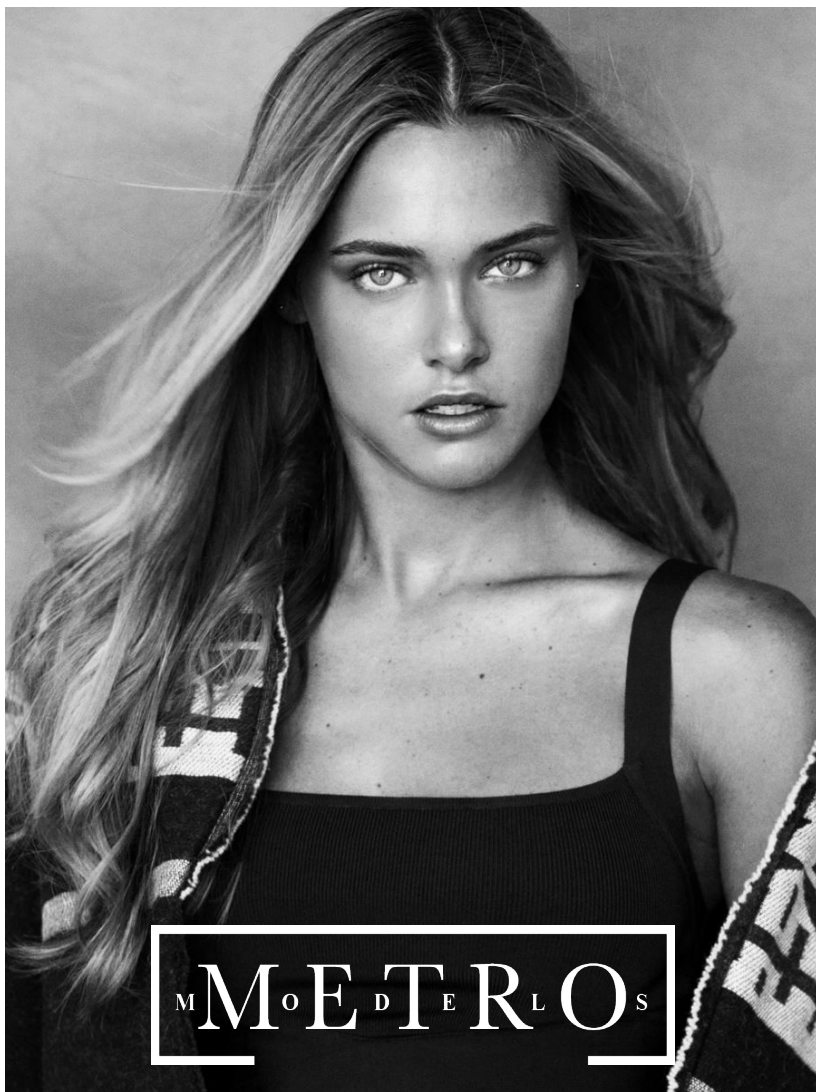

ELLIE OTTAWAY

M^M E^D T^R L^L O^S

ELLIE OTTAWAY

Height 173.5 Bust 81 Waist 63 Hips 87.5 Shoes 38.5 Hair Blond Eyes Blue