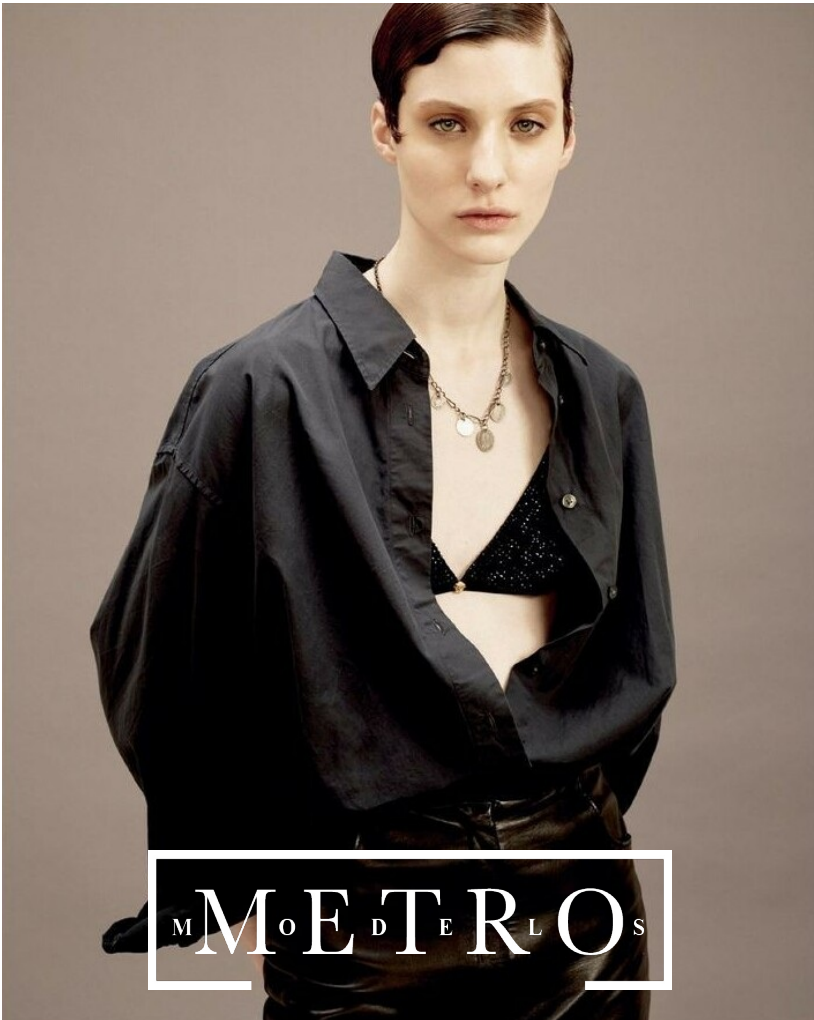

BO GEBRUEERS