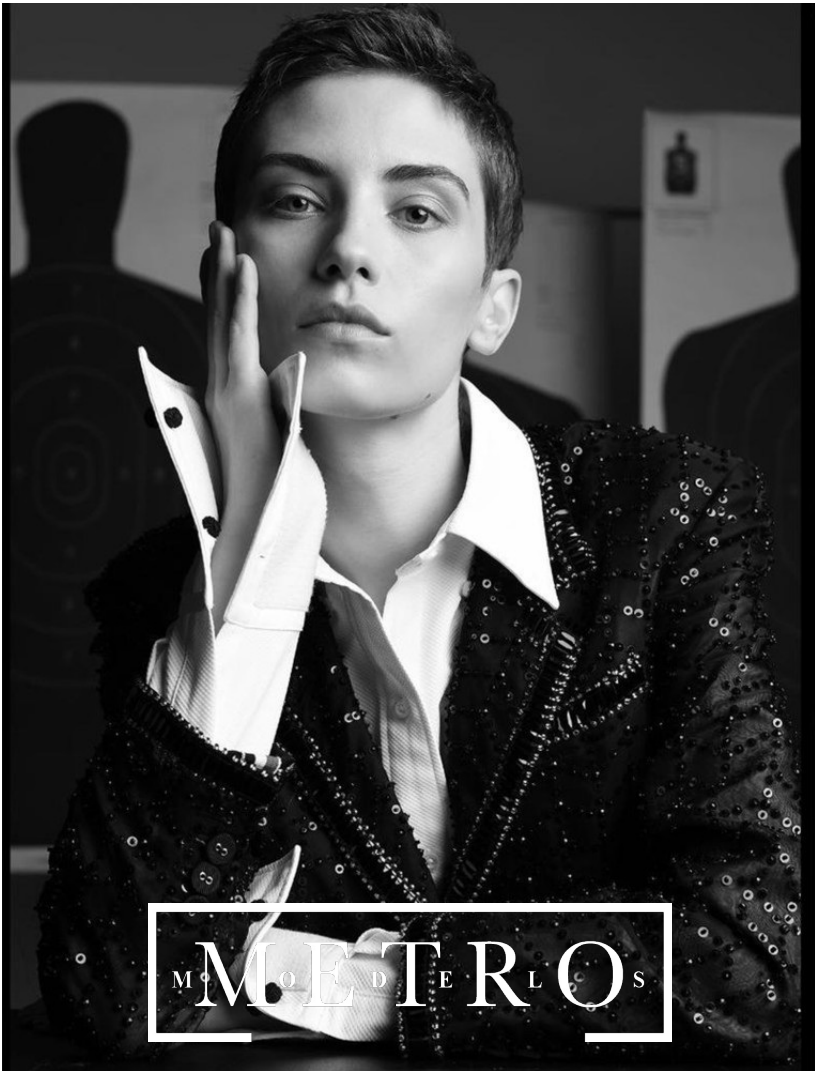

CLEO CWIEK

M^oE^dT^rL^oS

CLEO CWIEK

Height 178 Bust 82 Waist 60 Hips 88 Shoes 39 Hair Brown Eyes Green