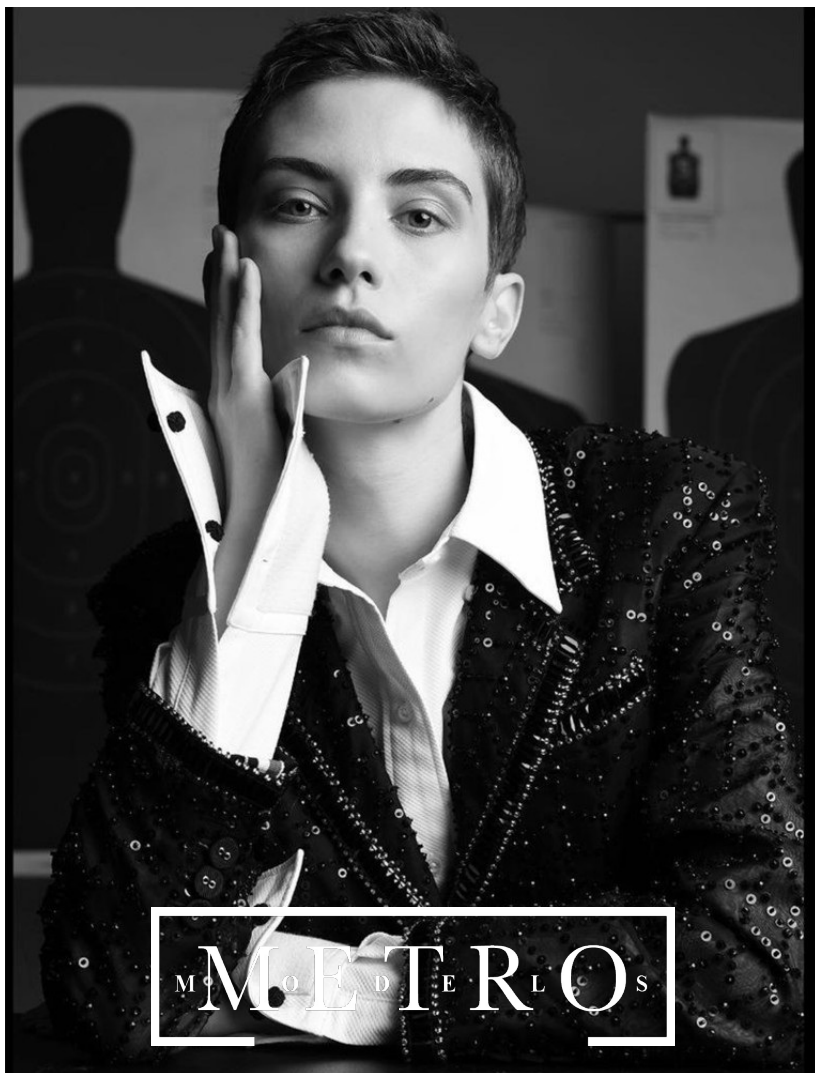

# CLEO CWIEK

M M O E D T E R L O S

# CLEO CWIEK

*Height 178 Bust 82 Waist 60 Hips 88 Shoes 39 Hair Brown Eyes Green*