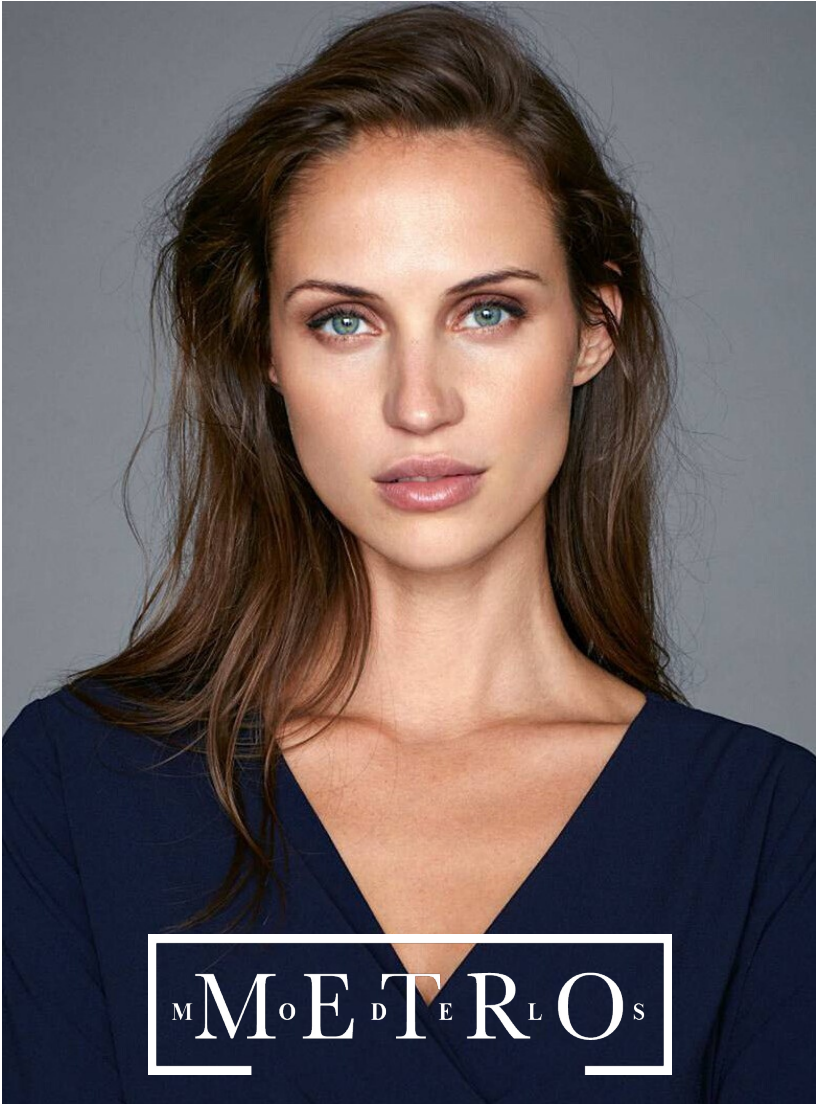

VIOLETTA SMUROVA

M M^o E^d T^e R^L O^s

VIOLETTA SMUROVA

Height 177 Bust 83 Waist 63 Hips 90 Shoes 41 Hair Brown Eyes Blue green