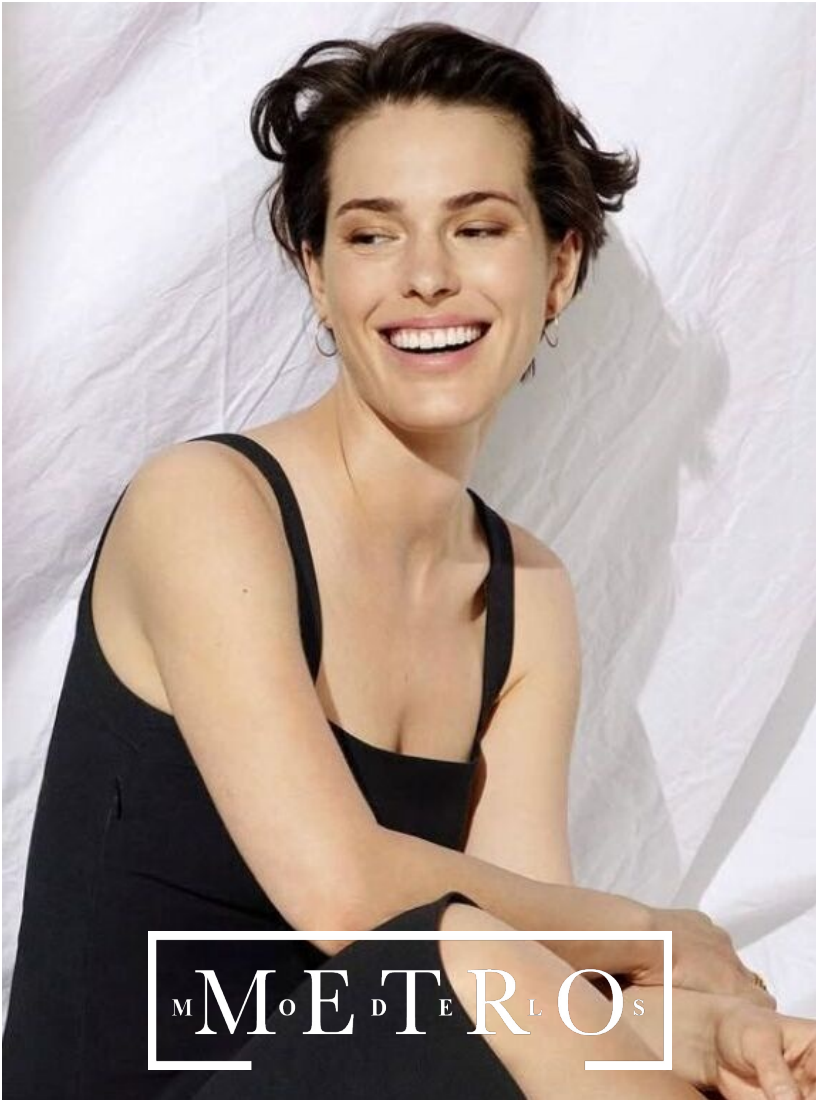

# BETTINA BUHL

M M O E D T E R L O S

BETTINA BUHL

*Height 178 Bust 90 Waist 72 Hips 101 Shoes 40.5 Hair Brown Eyes Brown*