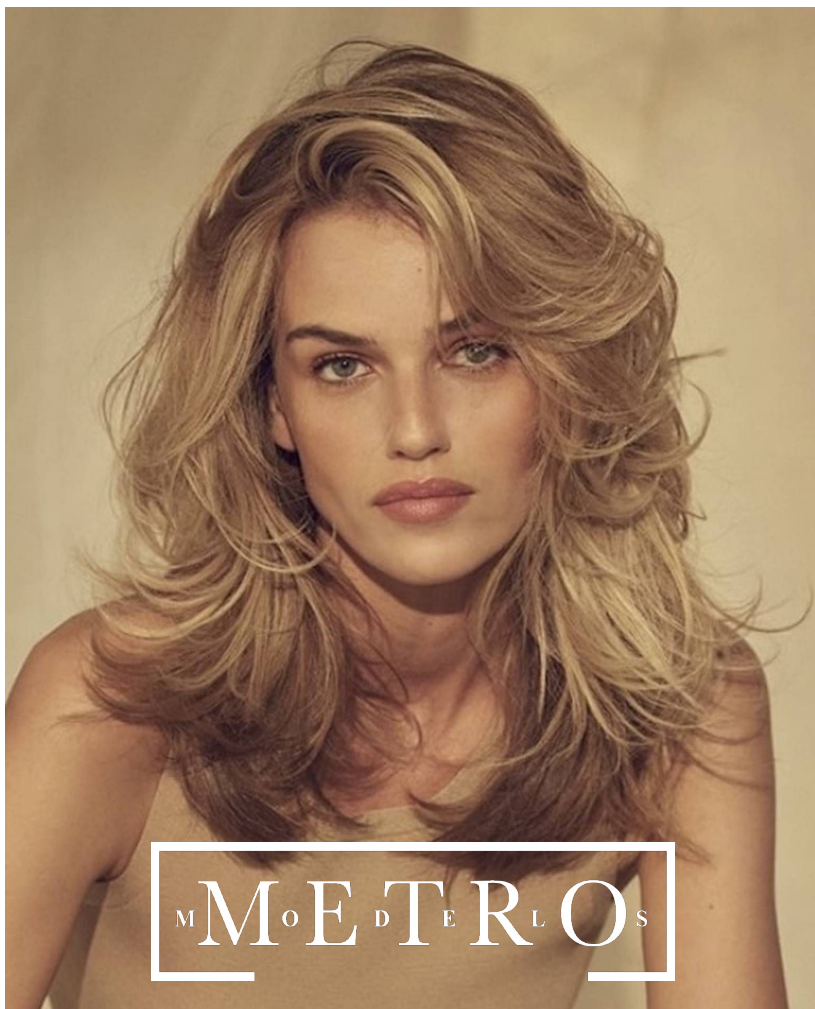

MATHILDE

M^M O^O E^E D^D T^T E^E R^R L^L O^O S^S

MATHILDE

Height 172 Bust 85 Waist 63 Shoes 38.5 Hair Light brown Eyes Blue