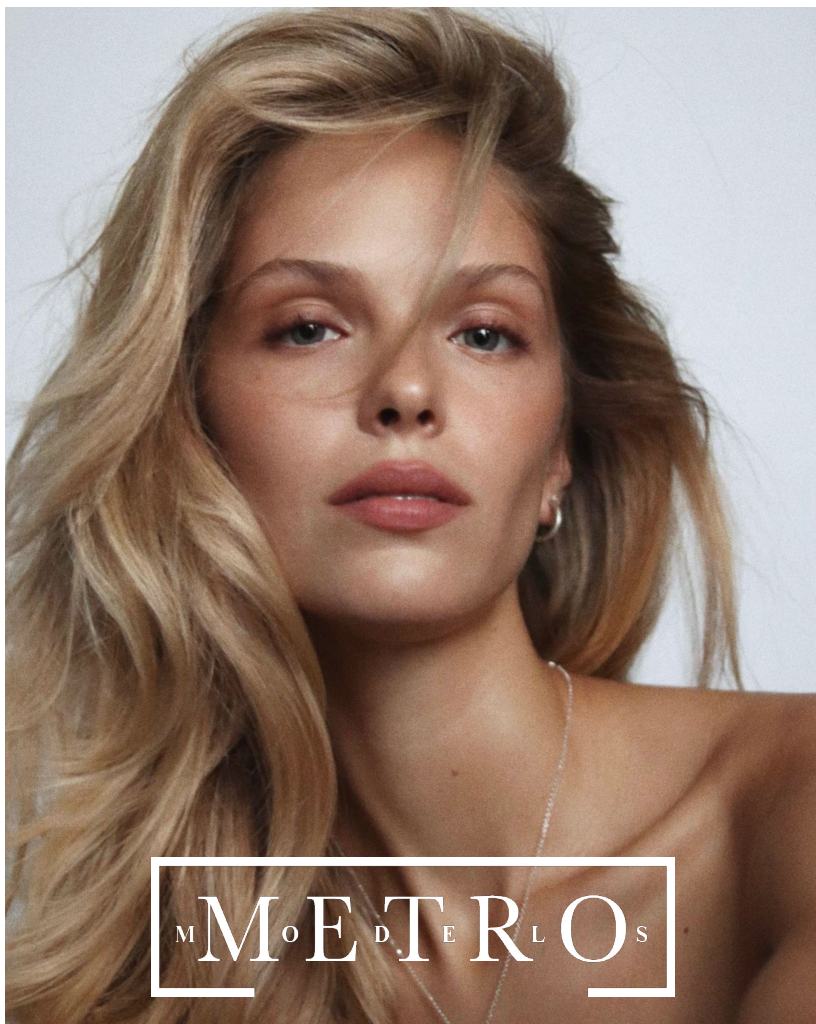

ALEXANDRA

M^oE^dT^rL O^s

ALEXANDRA

Height 176 Bust 84 Waist 62 Hips 90 Shoes 39 Hair Blond Eyes Blue