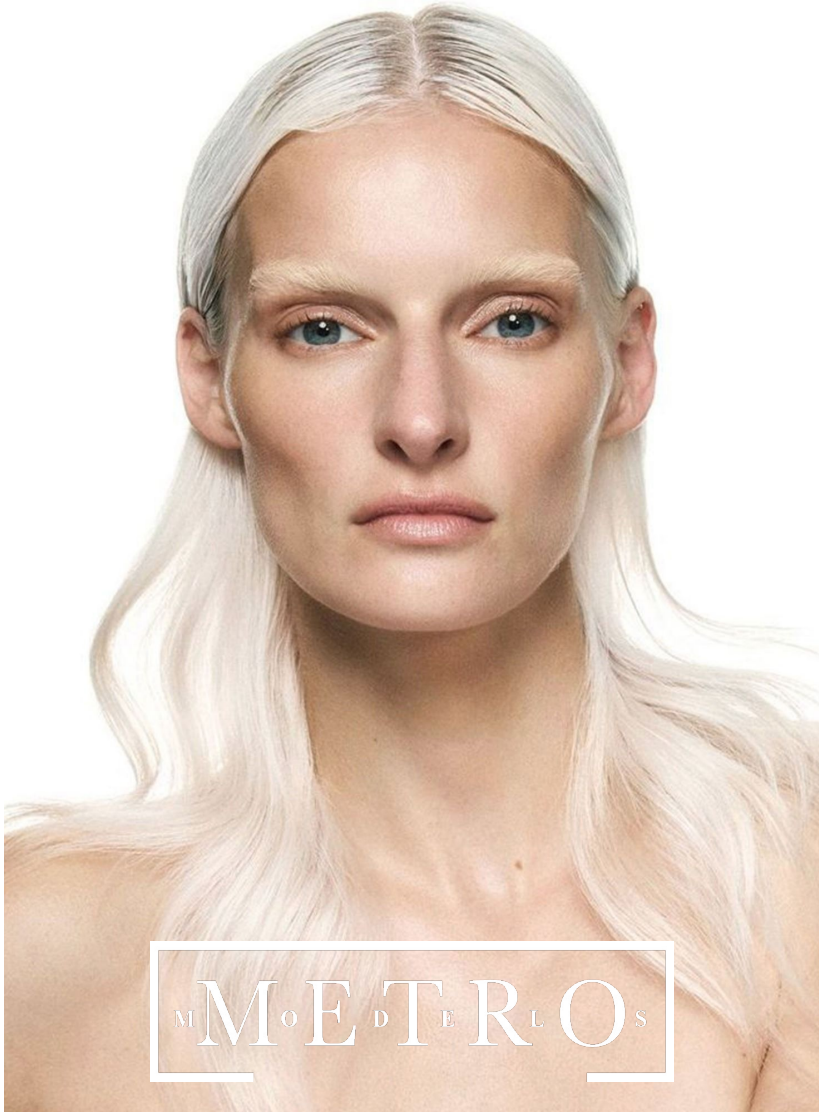

MARINE VAN OUTRYVE

M M O E D T E R L O S

M M^o E^d T^e R^l O^s

MARINE VAN OUTRYVE

Height 177 Bust 78 Waist 66 Hips 92 Shoes 39 Hair White Eyes Blue green