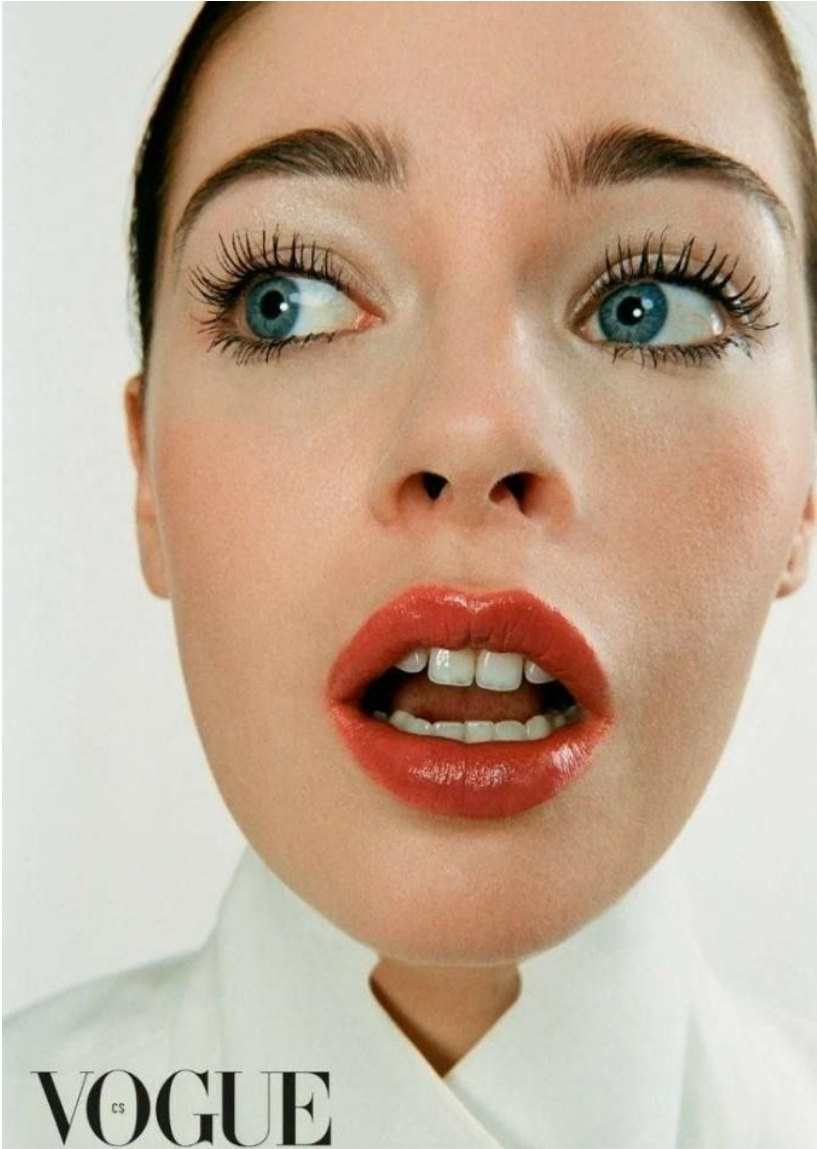

CLEMENCE LOGNONNE

M^M E^D T^R L^L O^S

CLEMENCE LOGNONNE

Height 175 Bust 81 Waist 61 Hips 89 Shoes 39 Hair Black Eyes Blue