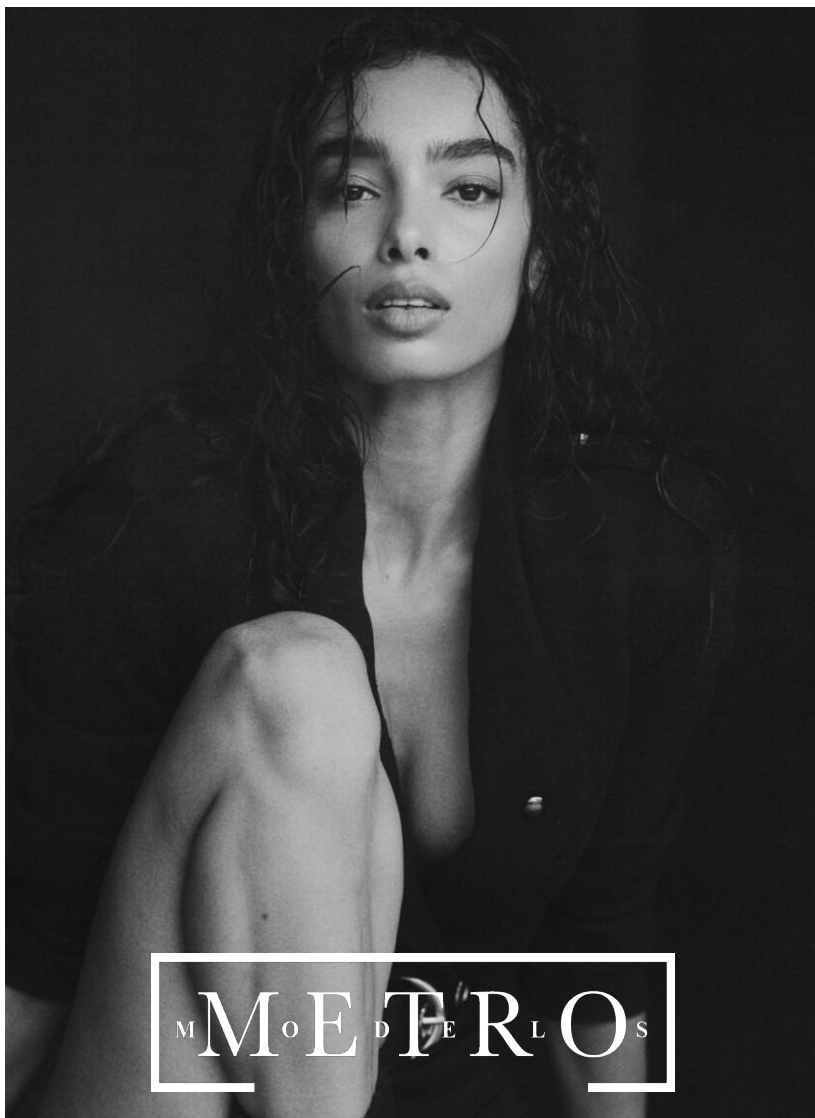

AYNA RUH

M M O E T R L O S

M M^oE^dT^eR^LO^s

AYNA RUH

Height 171 Bust 83 Waist 60 Hips 87.5 Shoes 38.5 Hair Brown Eyes Brown