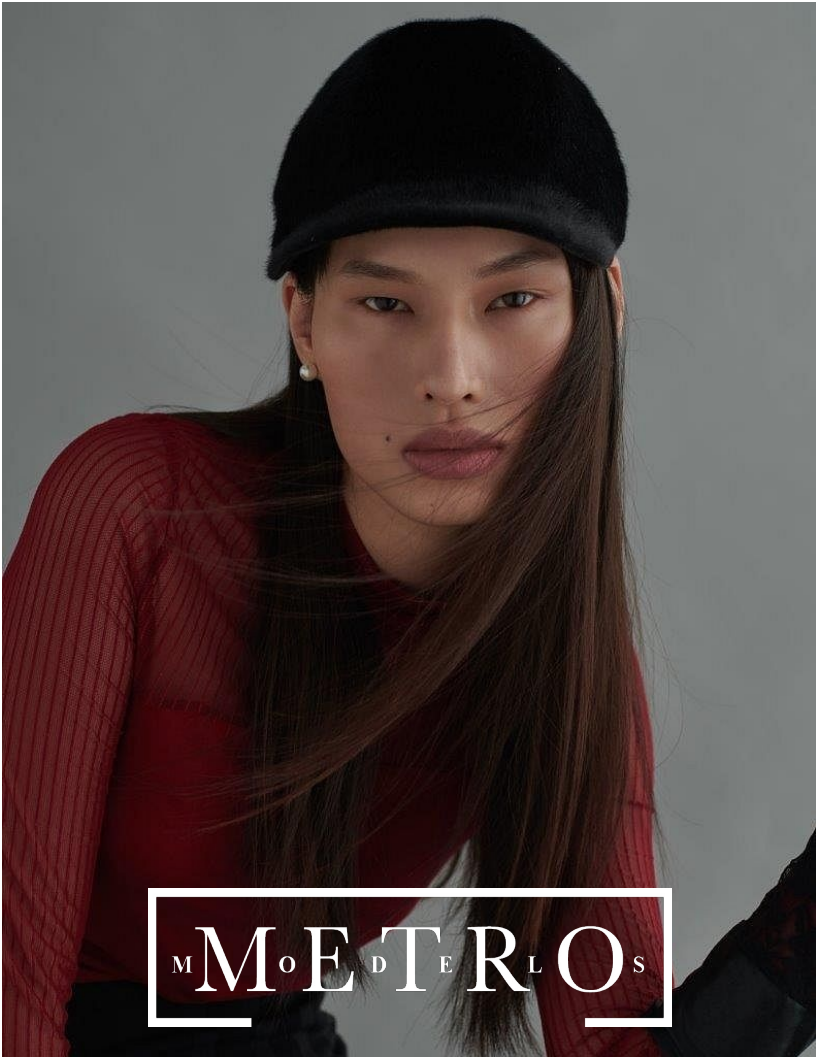

LYNN

M M O E D T E R L O S

LYNN

*Height 178 Bust 83 Waist 60 Hips 88 Shoes 40 Hair Black Eyes Brown*