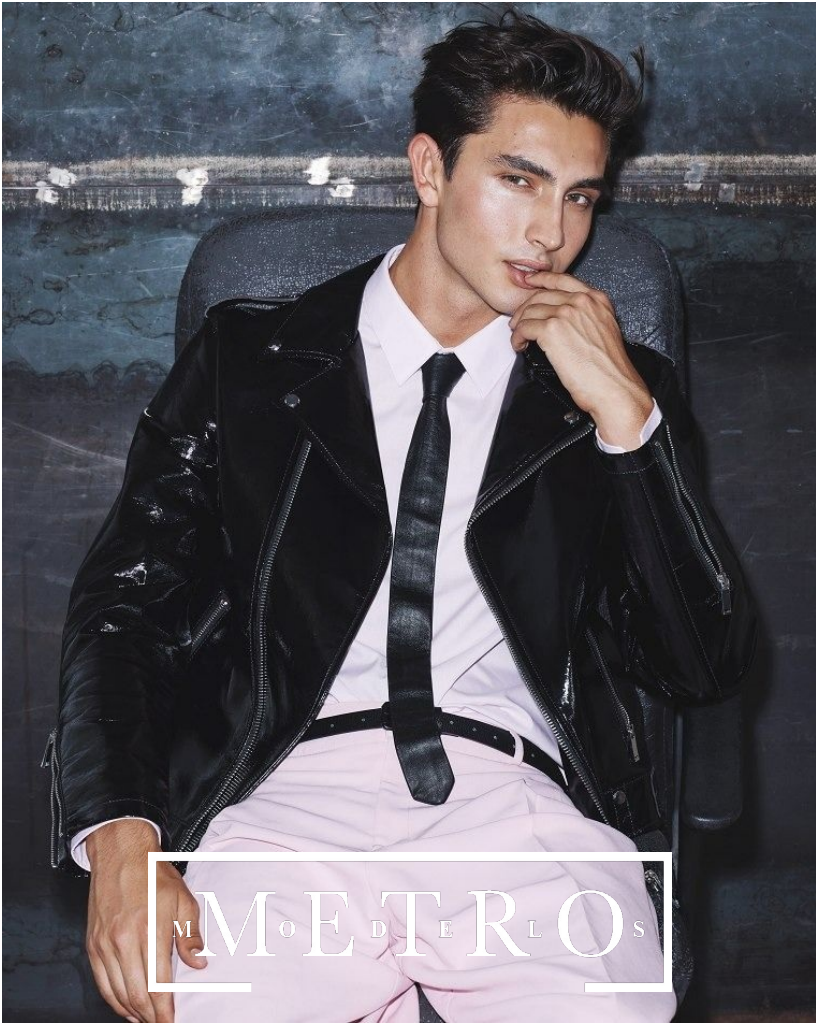

LEE ANDERSON

M M O E D T E R L O S

LEE ANDERSON

Height 189 Chest 100 Waist 81 Hips 97 Shoes 44.5 Hair Brown Eyes Green