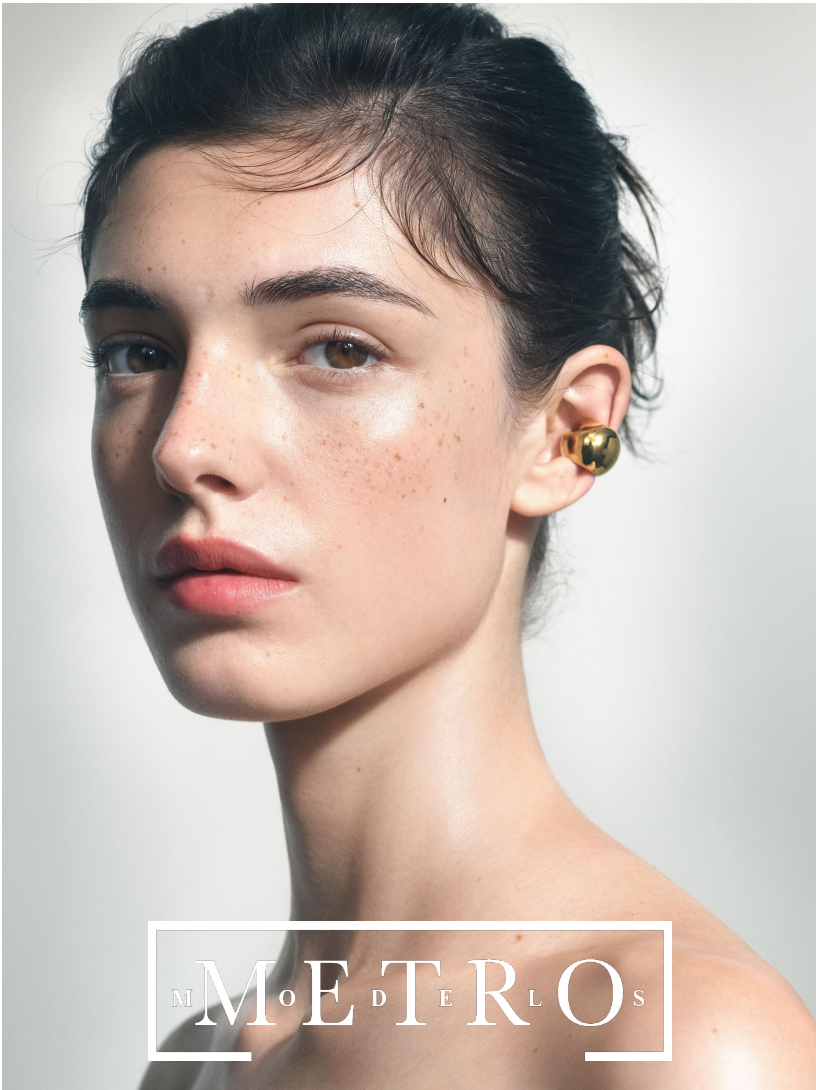

CARLA REY

M M O E D T E R L O S

M^oE^dT^eR^LO^s

CARLA REY

Height 178 Bust 80 Waist 58 Hips 86 Shoes 40 Hair Dark brown Eyes Blue green