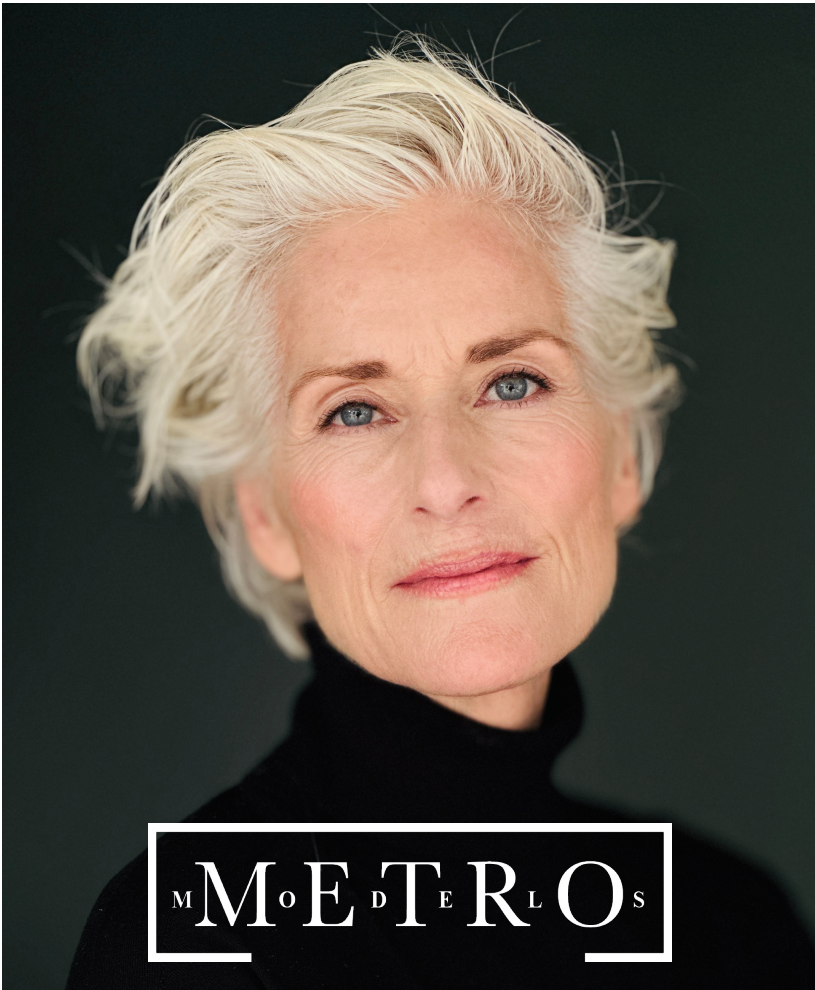

SIMONE JACOB

M^MoE^DT^RL O^S

SIMONE JACOB

Height 176 Bust 89.5 Waist 65 Hips 93 Shoes 40 Hair Grey Eyes Blue